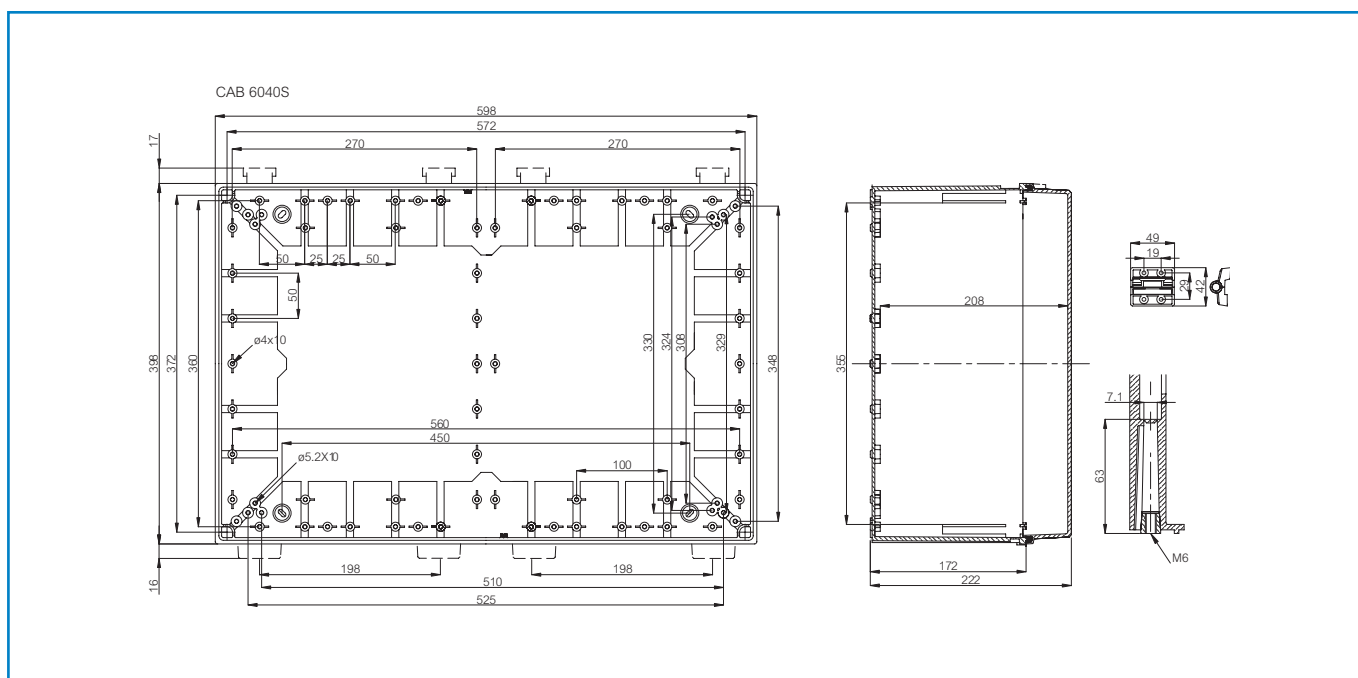

Sample photo

Order symbol: CAB ABS 604022 T
Product nbr: 8183070
Description: Cabinet, ABS
Remarks: Latches on the long side

EAN: 6418074020499
El. number:
 Finland: 3424376
 Denmark: 8212020595
 Italy: 7812065
 Sweden: 2540053
 Norway:

Including: Cabinet base, door with EPDM gasket, latches, screws for mounting plate/DIN-rail and corner plugs.

Dimensions:		Length	Width	Height	Rating:
mm:		600	400	220	Ingress Protection (EN 60529): IP 65
inch:		23.6	15.7	8.7	Impact Resistance (EN 62262): IK 08
Materials:					Electrical insulation: Totally insulated
Material:		ABS			Halogen free (DIN/VDE 0472, Part 815): Yes
Base colour:		RAL 7035			Flammability Rating (UL 746 C 5): UL 94 HB
Cover colour:		Smoked grey			Glow Wire Test (IEC 695-2-1) °C: 650
Gasket material:		EPDM			NEMA Class: NEMA 1, 4, 4X, 12, 13
Temperatures:					Certificates:
Short term:		-40 ... 80 °C			Fimko
Continuous:		-40 ... 60 °C			Europe EN 62208: 2003
Short term:		-40 ... 175 °F			Gost R
Continuous:		-40 ... 140 °F			
Accessories:					
EKIV 64H		Mounting plate			
EKIV 37		DIN-35 Mounting rail			
DS35370E1		DIN-35 Mounting rail			
FP A 64		Swing-out door/Front plate			
MB 12225 AL		Swing door set			
FP 64		Front plate			
FP 18x3-64		Front plate			
DRF 63/64		DIN rail frame set			