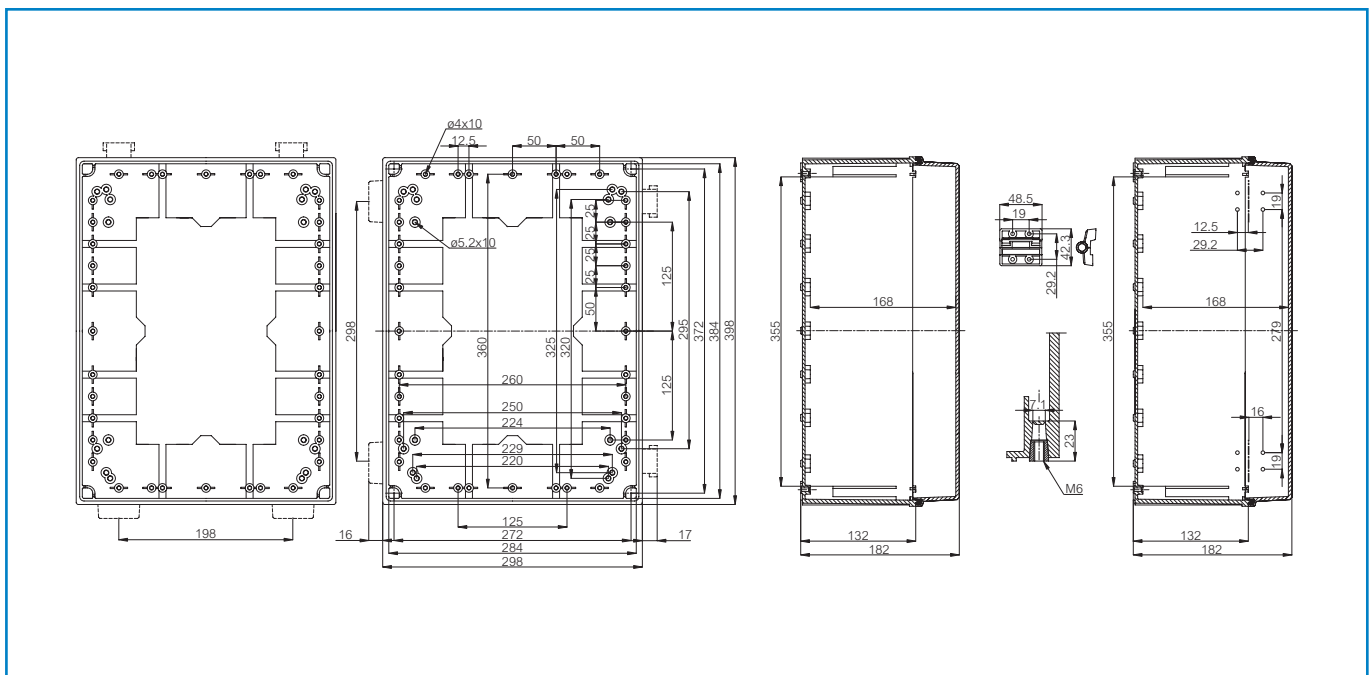

CAB CAB ABS 304018 G

Order symbol: CAB ABS 304018 G
Product nbr: 8183351
Description: Cabinet, ABS, Grey door
Remarks: Latches on the short side

EAN: 6418074020284
El. number:
 Finland: 3424316
 Denmark: 8212020728
 Italy: 7811035
 Sweden: 2540073
 Norway:

Including: Cabinet base, door with EPDM gasket, latches, screws for mounting plate/DIN-rail and corner plugs.

Sample photo

Dimensions:		Length	Width	Height	Rating:
mm:		400	300	180	Ingress Protection (EN 60529): IP 65
inch:		15.7	11.8	7.1	Impact Resistance (EN 62262): IK 08
Materials:					Electrical insulation: Totally insulated
Material:		ABS			Halogen free (DIN/VDE 0472, Part 815): Yes
Base colour:		RAL 7035			Flammability Rating (UL 746 C 5): UL 94 HB
Cover colour:		RAL 7035			Glow Wire Test (IEC 695-2-1) °C: 650
Gasket material:		EPDM			NEMA Class: NEMA 1, 4, 4X, 12, 13
Temperatures:					Certificates:
Short term:		-40 ... 80 °C			Fimko
Continuous:		-40 ... 60 °C			Europe EN 62208: 2003
Short term:		-40 ... 175 °F			Gost R
Continuous:		-40 ... 140 °F			
Accessories:					
EKIV 43		Mounting plate			
EKIV 43 PL		Mounting plate, Plastic			
EKIV 27		DIN-35 Mounting rail			
DS35270E1		DIN-35 Mounting rail			
EKIV 37		DIN-35 Mounting rail			
DS35370E1		DIN-35 Mounting rail			
FP A 43		Swing-out door/Front plate			
MB 12225 AL		Swing door set			
FP 43		Front plate			
FP 12x2-43		Front plate			
FP 12x3-43		Front plate			
DRF 43/44		DIN rail frame set			