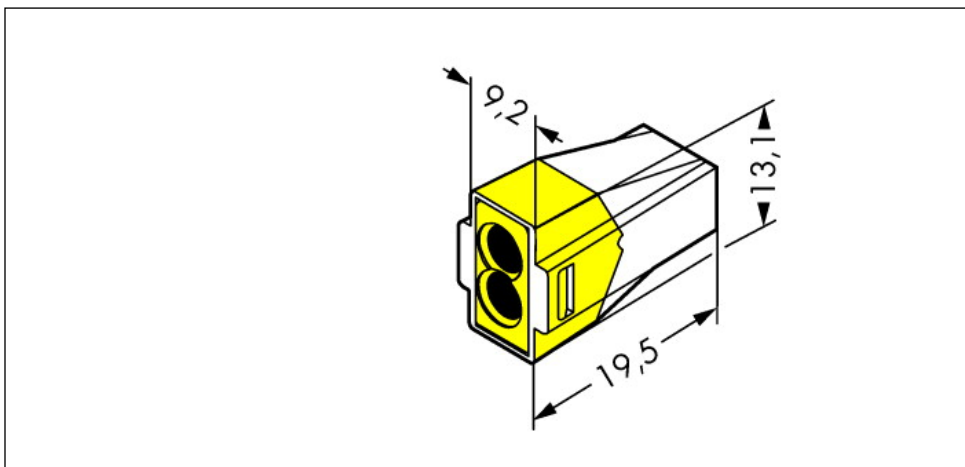

Address

WAGO Kontakttechnik GmbH & Co. KG

Hansastr. 27

32423 Minden

Telefon: 0571/887-0

Fax: 0571/887-169

<http://www.wago.com>

© WAGO Kontakttechnik GmbH & Co. KG

Technische Änderungen und Irrtümer vorbehalten.