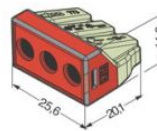

Item no.: 773-173
 Product description: Push-wire connector for junction boxes 3-conductor terminal blocks cover in red

Produkt kann von Bild abweichen / product may differ

Packing unit 500 10*50 pieces

RoHS compliant

Product group	7 (Push Wire Conn.)
pole count	3
Cross section [mm ²]	2.5 - 6 mm ²
Cross section [AWG]	14 - 10 AWG
Connection method	PUSH WIRE®
Measured voltage EN	400 V
Measured shock voltage	4 kV
Pollution degree	2
Current intensity EN	41 A
Weight	5.73 g
Color	transparent
Wiring type	Side-entry
No. of connection Points	3
No. of potentials	1
Height	14.2 mm
Height	0.559 in
Width	25.6 mm
Width	1.008 in
Depth	20.1 mm

Depth	0.791 in
Strip length from	12 mm
Strip length to	13 mm
Strip length	0.49 in

Item number	Admission office	Approval no.	Voltage [V]	Current [A]	Cross section [mm ²]
773-173	CSA	154112-1059435	600	30	14-10
773-173	ENEC15	DK137981-01	400	41	2,5-4
773-173	ENEC15	DK140612-01	400	41	2,5-6
773-173	PSE	JET0695-43040-1001	600	30	14-10sol/str
773-173	RosTest	AB24 B04007			
773-173	UL listed	E69654	600	20	14-10sol/str