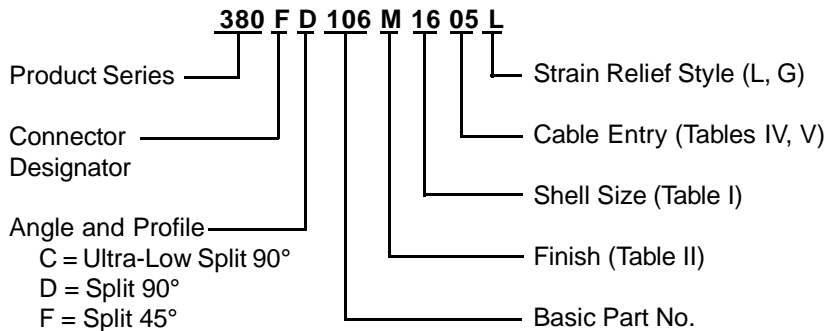

**CONNECTOR
 DESIGNATORS
 A-F-H-L-S
 SELF-LOCKING
 ROTATABLE
 COUPLING**

**TYPE C OVERALL
 SHIELD TERMINATION**

STYLE 2
 (See Note 1)

STYLE L
 Light Duty
 (Table IV)

STYLE G
 Light Duty
 (Table V)

X-ON Electronics