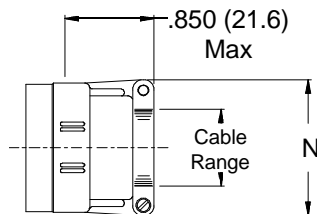

**CONNECTOR
 DESIGNATORS
 A-F-H-L-S
 SELF-LOCKING
 ROTATABLE
 COUPLING**

**TYPE C OVERALL
 SHIELD TERMINATION**

STYLE 2
 (See Note 1)

STYLE L
 Light Duty
 (Table IV)

STYLE G
 Light Duty
 (Table V)

X-ON Electronics