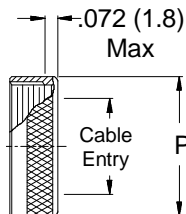

**CONNECTOR
 DESIGNATORS
 A-F-H-L-S
 SELF-LOCKING
 ROTATABLE
 COUPLING**

**TYPE C OVERALL
 SHIELD TERMINATION**

STYLE 2
 (See Note 1)

STYLE L
 Light Duty
 (Table IV)

STYLE G
 Light Duty
 (Table V)

X-ON Electronics