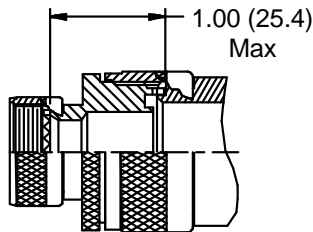

**CONNECTOR
 DESIGNATORS
 A-F-H-L-S
 SELF-LOCKING
 ROTATABLE
 COUPLING**

**TYPE C OVERALL
 SHIELD TERMINATION**

STYLE 2
 (See Note 1)

STYLE L
 Light Duty
 (Table IV)

STYLE G
 Light Duty
 (Table V)

X-ON Electronics