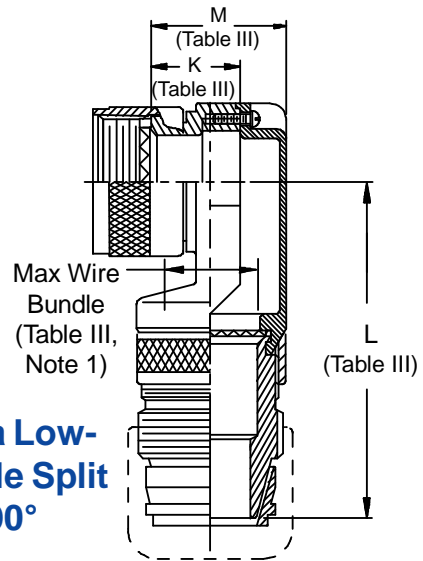

**CONNECTOR
 DESIGNATORS
 A-F-H-L-S
 SELF-LOCKING
 ROTATABLE
 COUPLING**

**TYPE C OVERALL
 SHIELD TERMINATION**

STYLE 2
 (See Note 1)

STYLE L
 Light Duty
 (Table IV)

STYLE G
 Light Duty
 (Table V)

X-ON Electronics