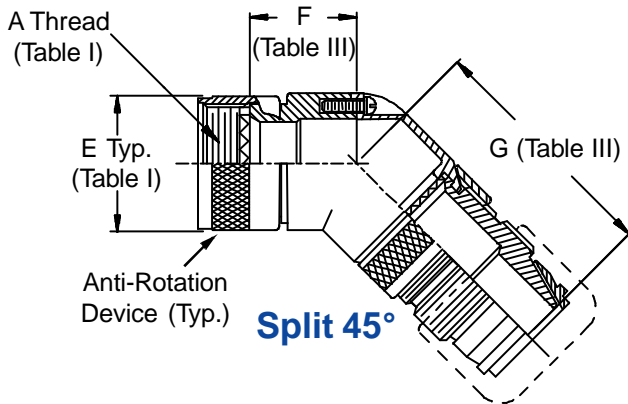

**CONNECTOR
 DESIGNATORS
 A-F-H-L-S
 SELF-LOCKING
 ROTATABLE
 COUPLING**

**TYPE C OVERALL
 SHIELD TERMINATION**

STYLE 2
 (See Note 1)

STYLE L
 Light Duty
 (Table IV)

STYLE G
 Light Duty
 (Table V)

X-ON Electronics