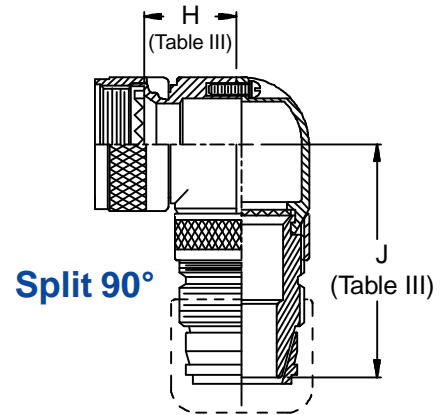

**CONNECTOR
 DESIGNATORS
 A-F-H-L-S
 SELF-LOCKING
 ROTATABLE
 COUPLING**

**TYPE C OVERALL
 SHIELD TERMINATION**

STYLE 2
 (See Note 1)

STYLE L
 Light Duty
 (Table IV)

STYLE G
 Light Duty
 (Table V)

X-ON Electronics