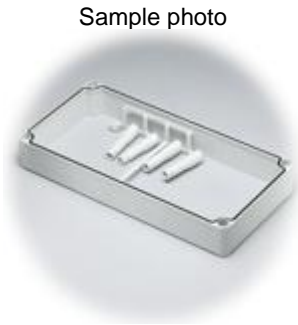

Product card: EКУZR

Product nbr: 3730323  
Description: Extension frame, for enclosures:  
Remarks:  
Package: 7  
Unit: PCS  
Product group: ACCESSORIES  
EAN: 6418074005779  
SSTL number: 3420080  
Electric No. Norway: 2536375  
Electric No. Denmark: 8212007754  
Electric No. Italy: 7590430  
Electric No. Norway: 2538211  
Electric No. Sweden: 2538211

---

**Dimensions:**

Length (mm): 558  
Width (mm): 378  
Height (mm): 50  
Length (inch): 22.0  
Width (inch): 14.9  
Height (inch): 2.0

---

**Product is connected to following catalogues:**

Fibox Enclosures : SOLID : ACCESSORIES  
Fibox Enclosures : EK : ACCESSORIES  
Fibox Enclosures : EK : EКУ  
Fibox Enclosures : SOLID : PC/ABS 5638