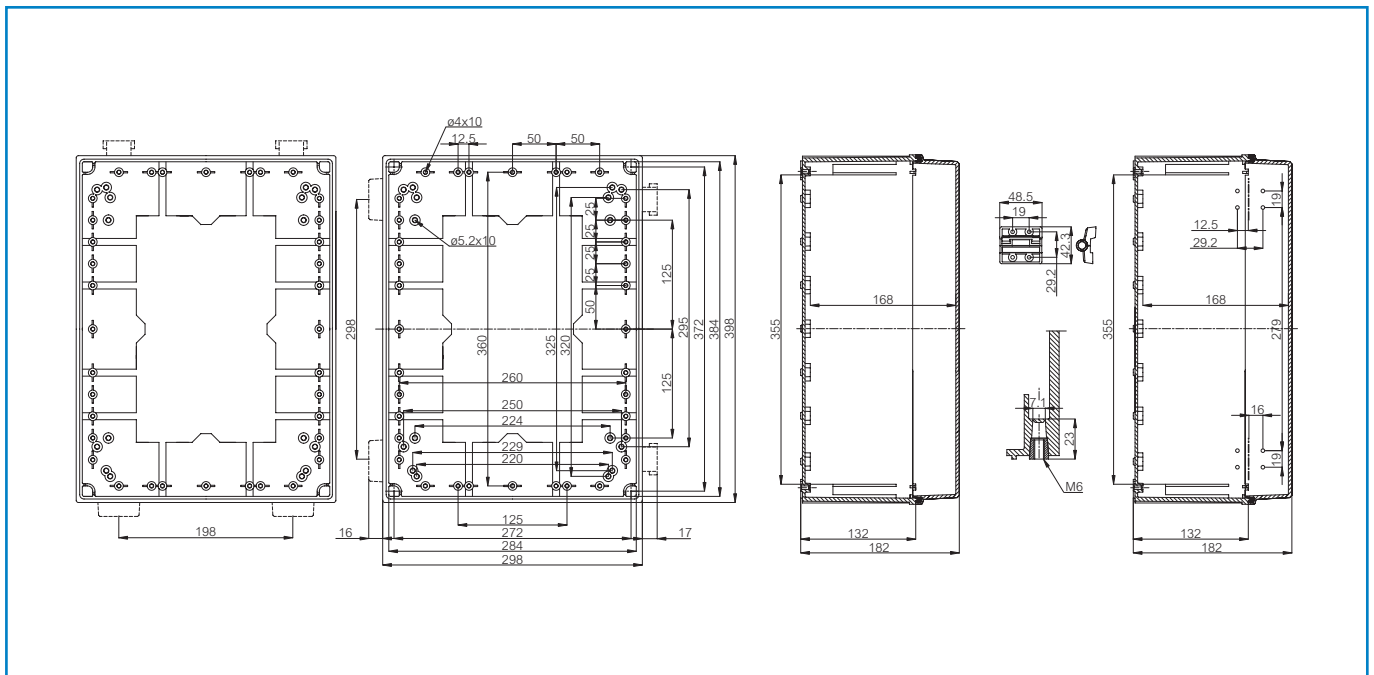

CAB CAB PC 403018 T

Sample photo

Order symbol: CAB PC 403018 T
Product nbr: 8113050
Description: Cabinet, PC
Remarks: Latches on the long side

EAN: 6418074020215
El. number:
 Finland: 3424164
 Denmark: 8212020252
 Italy: 7822040
 Sweden: 2539945
 Norway:

Including: Cabinet base, door with EPDM gasket, latches, screws for mounting plate/DIN-rail and corner plugs.

Dimensions:		Length	Width	Height	Rating:
mm:		400	300	180	Ingress Protection (EN 60529): IP 65
inch:		15.7	11.8	7.1	Impact Resistance (EN 62262): IK 08
Materials:					Electrical insulation: Totally insulated
Material:		Polycarbonate			Halogen free (DIN/VDE 0472, Part 815): Yes
Base colour:		RAL 7035			UV resistance: UL 508
Cover colour:		Smoked grey			Flammability Rating (UL 746 C 5): UL 746C 5V
Gasket material:		EPDM			Glow Wire Test (IEC 695-2-1) °C: 960
					UL Type: UL TYPE 1, 4, 4X, 12, 13
Temperatures:					Certificates:
Short term:		-40 ... 120 °C			Germanischer Lloyd (GL)
Continuous:		-40 ... 80 °C			Underwriters Laboratories
Short term:		-40 ... 250 °F			Fimko
Continuous:		-40 ... 175 °F			Lloyds Register of Shipping (LR)
Accessories:					Europe EN 62208: 2003
EKIV 43		Mounting plate			UL Canada
EKIV 43 PL		Mounting plate, Plastic			Gost R
EKIV 27		DIN-35 Mounting rail			
DS35270E1		DIN-35 Mounting rail			
EKIV 37		DIN-35 Mounting rail			
DS35370E1		DIN-35 Mounting rail			
FP A 43		Swing-out door/Front plate			
MB 12225 AL		Swing door set			
FP 43		Front plate			
FP 12x2-43		Front plate			
FP 12x3-43		Front plate			
DRF 43/44		DIN rail frame set			