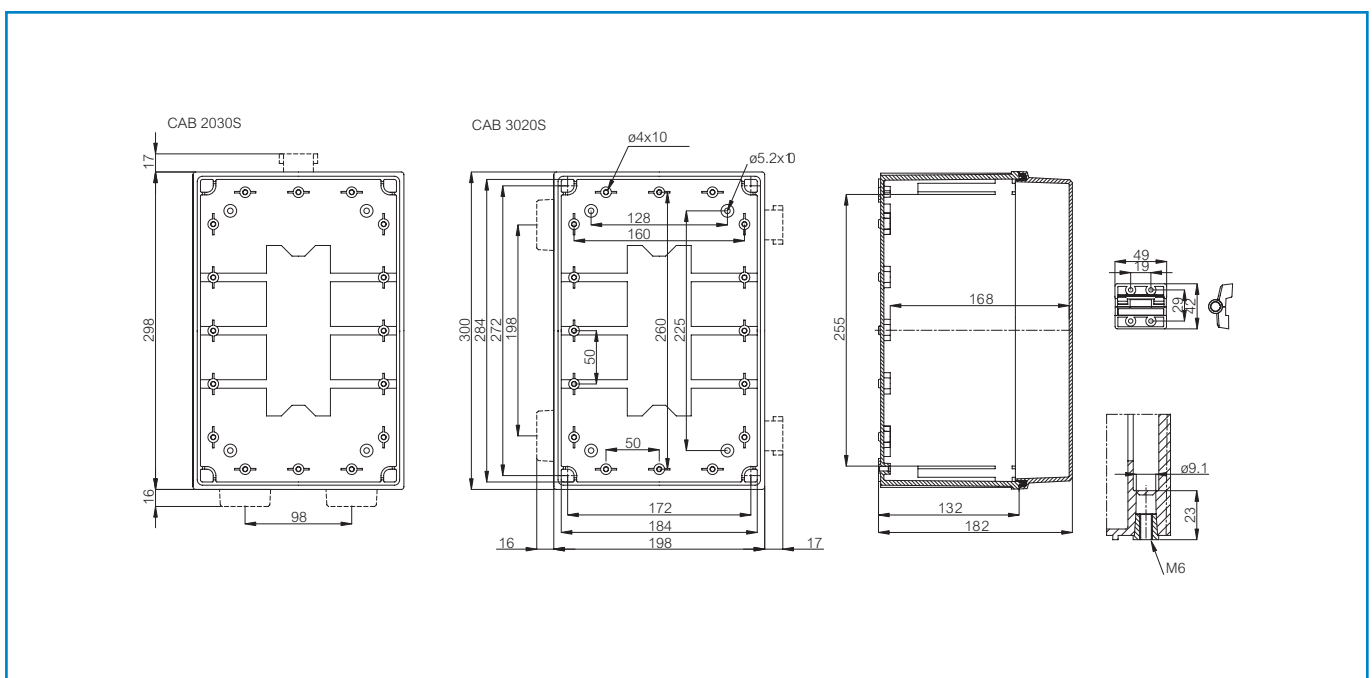

CAB CAB ABS 302018 T

Sample photo

Order symbol: CAB ABS 302018 T
Product nbr: 8183030
Description: Cabinet, ABS
Remarks: Latches on the long side

EAN: 6418074020079
El. number:
 Finland: 3424351
 Denmark: 8212020511
 Italy: 7812015
 Sweden: 2540031
 Norway:

Including: Cabinet base, door with EPDM gasket, latches, screws for mounting plate/DIN-rail and corner plugs.

Dimensions:		Length	Width	Height	Rating:
mm:		300	200	180	Ingress Protection (EN 60529): IP 65
inch:		11.8	7.9	7.1	Impact Resistance (EN 62262): IK 08
Materials:					Electrical insulation: Totally insulated
Material:		ABS			Halogen free (DIN/VDE 0472, Part 815): Yes
Base colour:		RAL 7035			Flammability Rating (UL 746 C 5): UL 94 HB
Cover colour:		Smoked grey			Glow Wire Test (IEC 695-2-1) °C: 650
Gasket material:		EPDM			NEMA Class: NEMA 1, 4, 4X, 12, 13
Temperatures:					Certificates:
Short term:		-40 ... 80 °C			Fimko
Continuous:		-40 ... 60 °C			Europe EN 62208: 2003
Short term:		-40 ... 175 °F			Gost R
Continuous:		-40 ... 140 °F			
Accessories:					
EKIV 23		Mounting plate			
EKIV 17		DIN-35 Mounting rail			
DS35170E1		DIN-35 Mounting rail			
EKIV 27		DIN-35 Mounting rail			
DS35270E1		DIN-35 Mounting rail			
FP A 23		Swing-out door/Front plate			
MB 12225 AL		Swing door set			
FP 23		Front plate			
FP 12-23		Front plate			
DRF 23		DIN rail frame set			