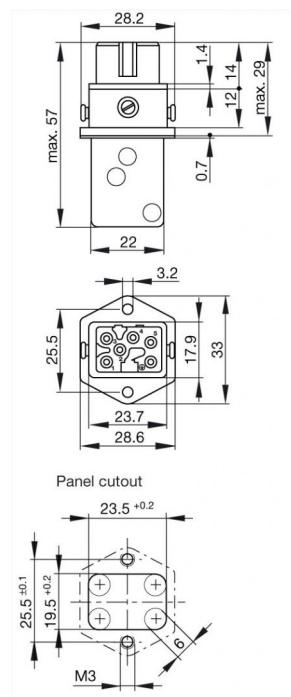

STAKEI 5 grau/grey

Industrial Connectors:Rectangular connectors ST-series:Panel-mounted socket

Product description

Description	Panel-mounted connector, not assembled with added contacts and added gasket
Type	STAKEI 5 grau/grey
Order No.	931 694-106
Type of contact	female
Number of contacts	5 + PE
Conductor size	max. 1 mm ²
Housing Color	grey
Contact bearer color	black

Drawing

Technical data

Pin dimensions	1.6 mm
Rated voltage	AC 400 V / DC 250 V
Rated current	DC 10 A / AC 6 A
Contact resistance	≤ 10 mOhm
Type of termination	screws

Material

Contact material	Cu Zn
Contact surface material	Ag
Contact bearer material	PA