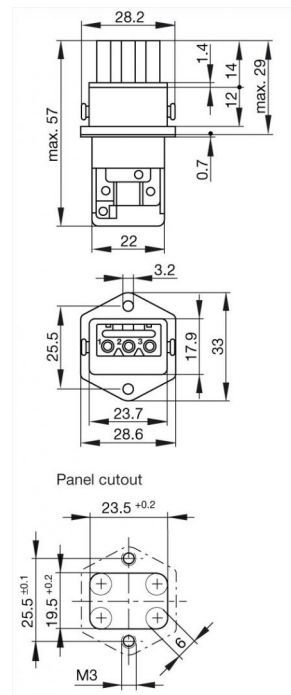

STAKEI 3 N grau/grey

Industrial Connectors:Rectangular connectors ST-series:Panel-mounted socket

Product description

Description	Panel-mounted socket, added gasket
Type	STAKEI 3 N grau/grey
Order No.	932 142-106
Type of contact	female
Number of contacts	3 + PE
Conductor size	max. 1.5 mm ²
Housing Color	grey
Contact bearer color	black

Drawing

Technical data

Pin dimensions	2 mm
Rated voltage	AC 400 V / DC 250 V
Rated current	DC 10 A / AC 16 A
Contact resistance	≤ 5 mOhm
Type of termination	screws

Material

Contact material	Cu Zn
Contact surface material	Sn

Contact bearer material	PA
Housing material	PA
Environmental conditions	
Protection class (IEC 60529)	IP 54
Pollution severity	3
Temperature range	-30 °C to +90 °C
Inflammability class	
Housing	UL 94 HB
Contact bearer	UL 94 V-0
Approvals	
UL	UL
VDE	VDE
SEV	SEV
Packing unit	
Packaging unit	100 pieces
Scope of delivery and accessories	
Accessories to order separately	safety brackets STASI 3, order no. 732 045-001