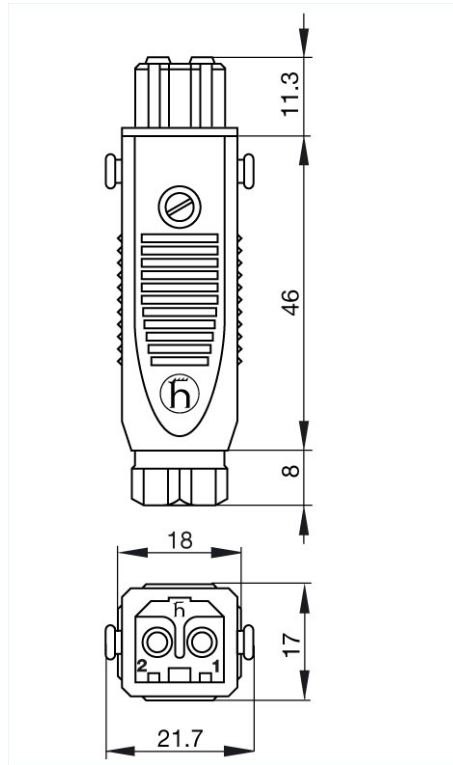

HIRSCHMANN

A BELDEN BRAND

Industrial Connecting Solutions:Rectangular Connectors:Power Connectors (ST series):Cable socket:STAK 200 grau/grey

<https://www.e-catalog.beldensolutions.com:443/link/57078-24228-256261-24351-24352-35729/en/conf/ui/state>

Picture

Drawing

Belden Deutschland GmbH

Im Gewerbepark 2

58579 Schalksmühle

Germany

Phone: +49 7127/14-1806

E-Mail: icos-sales@belden.com

The information published in the websites has been compiled as carefully as possible. It is subject to alteration without notice in technical as well as in price-related/commercial respect. The complete information and data were available on user documentation. Mandatory information can only be obtained by a concrete query.