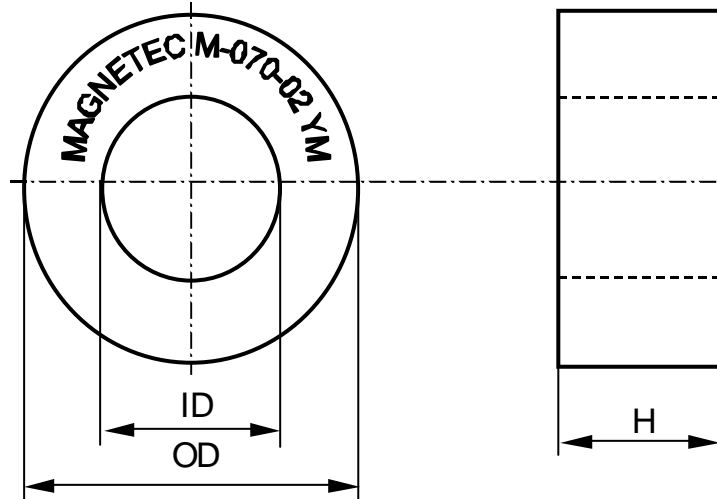

1. Mechanical Outline

Nominal core dimensions:

26 x 16 x 12

Finished product dimensions:

OD ≤ 27,3

ID ≥ 14,0

H ≤ 14,0

[dimensions] = mm

2. Core data

Core material:	NANOPERM®	$L_{Fe} = 6,38 \text{ cm}$	$A_{Fe} = 0,45 \text{ cm}^2$
Nominal values:	Permeability level > 70 000	@ frequency 10 kHz	@ H peak 3,28 mA/cm

3. Inspection values

	Measured value	Measurement limits	Frequency	$l_{eff} \times N$ [mA x turn]
	AL [μH]	58 - NA	10 kHz	15