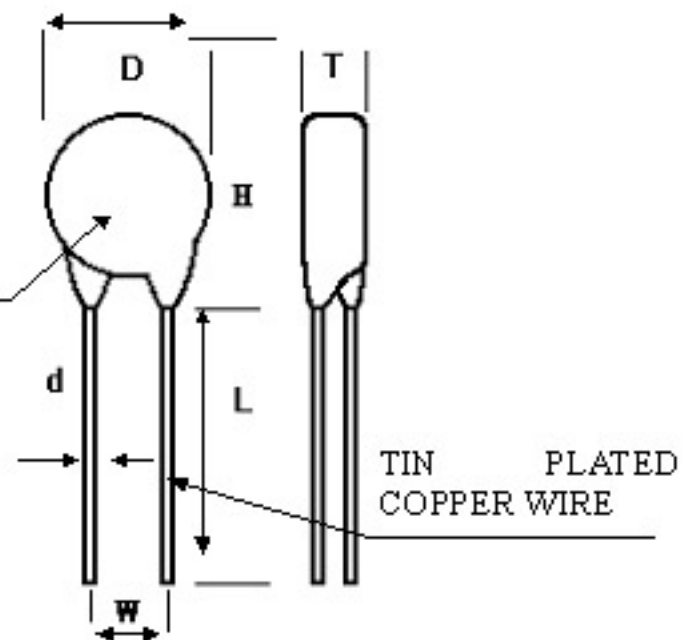

## 2. Materials and Marking :

- 2.1 Marking : WALSIN  
330K14D
- 2.2 Ceramic Disk : Zinc Oxide Varistor
- 2.3 Electrode Material : Ag Paste
- 2.4 Coating Material : Epoxy Resin
- 2.5 Lead Material : Tin Plated Copper wire

## 3. Dimension :

D <sub>max</sub>	17.5mm
T <sub>max</sub>	4.5mm
d $\pm$ 0.02	0.8mm
W	7.5 $\pm$ 1.0mm
H <sub>max</sub>	20.5mm
L(min)	25mm

VARISTOR BARE DISC

EPOXY ENCAPSULATE