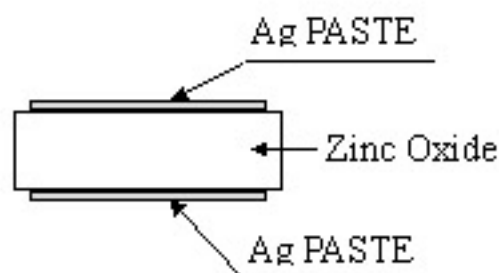

## 2. Materials and Marking :

- 2.1 Marking : WALSIN  
330K14D
- 2.2 Ceramic Disk : Zinc Oxide Varistor
- 2.3 Electrode Material : Ag Paste
- 2.4 Coating Material : Epoxy Resin
- 2.5 Lead Material : Tin Plated Copper wire

## 3. Dimension :

D <sub>max</sub>	17.5mm
T <sub>max</sub>	4.5mm
d $\pm$ 0.02	0.8mm
W	7.5 $\pm$ 1.0mm
H <sub>max</sub>	20.5mm
L(min)	25mm

VARISTOR BARE DISC

EPOXY ENCAPSULATE