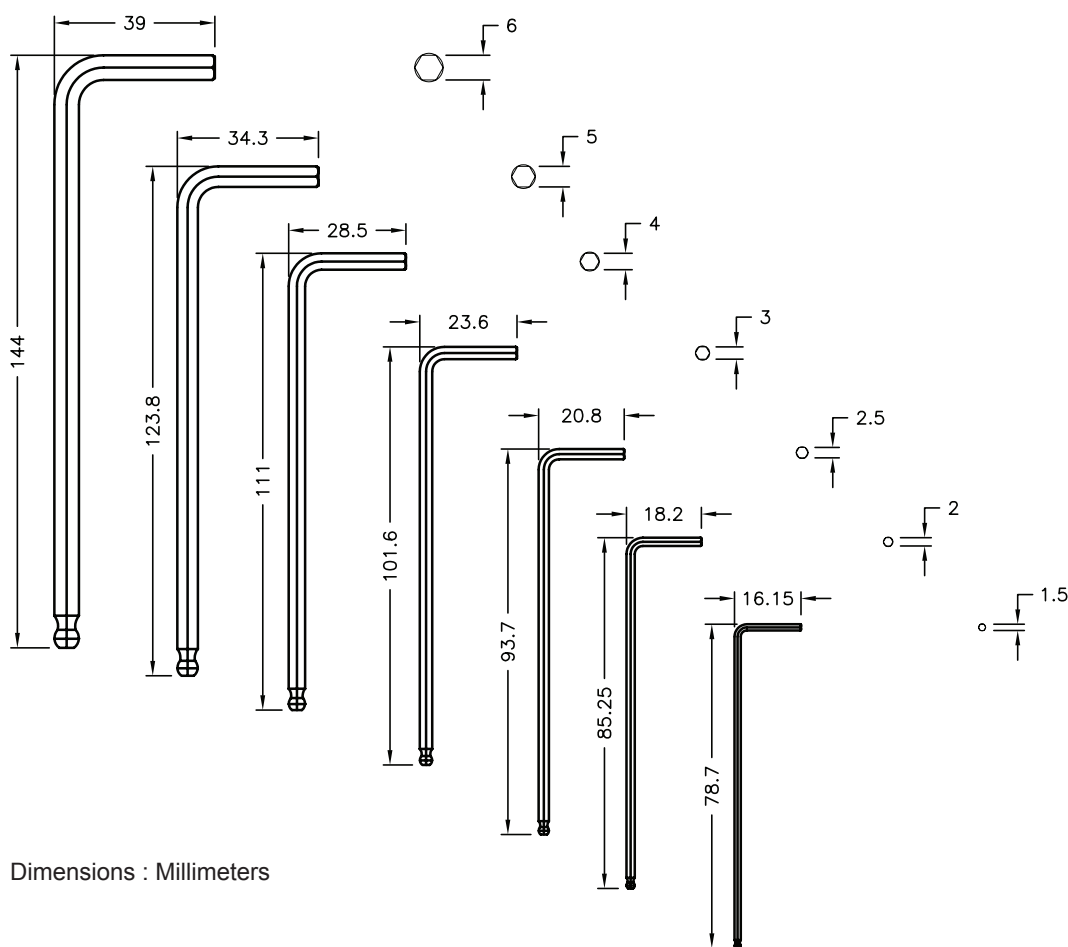

# Ball-Point Hex Key Set

## Specifications:

Material : Chrome-Vanadium Steel  
 Dimension : 1.5 / 2 / 2.5 / 3 / 4 / 5 / 6mm

Dimensions : Millimeters

## Part Number Table

Description	Part Number
Ball-Point Hex Key Set	SPC4155

**Important Notice :** This data sheet and its contents (the "Information") belong to the members of the Premier Farnell group of companies (the "Group") or are licensed to it. No licence is granted for the use of it other than for information purposes in connection with the products to which it relates. No licence of any intellectual property rights is granted. The Information is subject to change without notice and replaces all data sheets previously supplied. The Information supplied is believed to be accurate but the Group assumes no responsibility for its accuracy or completeness, any error in or omission from it or for any use made of it. Users of this data sheet should check for themselves the Information and the suitability of the products for their purpose and not make any assumptions based on information included or omitted. Liability for loss or damage resulting from any reliance on the Information or use of it (including liability resulting from negligence or where the Group was aware of the possibility of such loss or damage arising) is excluded. This will not operate to limit or restrict the Group's liability for death or personal injury resulting from its negligence. DURATOOL is the registered trademark of the Group. © Premier Farnell plc 2012.

[8M](#) [35391](#) [28180](#) [27316](#) [26905](#) [230SD](#) [T311010150](#) [T3110065150](#) [T3012](#) [30246](#) [26972](#)  
[92190](#) [26547](#) [26390](#) [AV08012](#) [1212641](#) [1212224](#) [1212070](#) [1212640](#) [1212540](#) [R186](#)  
[1212226](#) [1208461](#) [PS130](#) [76802](#)