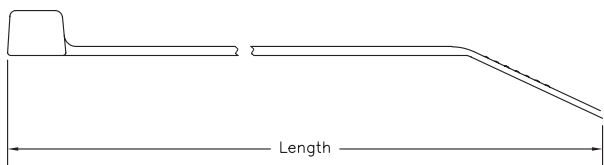

Specifications:

Cable Tie Material : Nylon
 Accessory Type : Cable Tie
 Body Material : Nylon
 Colour : Black

Part Number Table

Releasable Ties	Length		Width		Max. Bundle Dia.		Min. Loop Tensile		Packing	Part Number
	mm	Inch	mm	Inch	mm	Inch	lbs	kgs		
	125	4.937	4.5	0.172	25	0.984	50	22	100 pcs	SPC35320
	150	6			35	1.375				SPC35321
	200	8			50	1.969				SPC35322
	250	10			65	2.562				SPC35323
	300	11.875			80	3.125				SPC35324