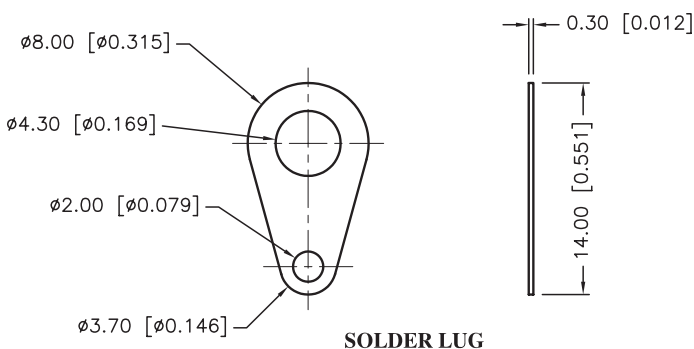

## Materials

- Body : Brass, Nickel-Plated
- Banana Plug : Phosphor Bronze, Nickel-Plated
- Solder Lug : Brass, Tin-Plated
- Screw : Brass, Nickel-Plated

**BODY**

**SCREW**

**ASSEMBLY**

**SOLDER LUG**

Dimensions : Millimeters (Inches)

## Part Number Table

Description	Part Number
Banana Plug	SPC15372

**Important Notice :** This data sheet and its contents (the "Information") belong to the members of the Premier Farnell group of companies (the "Group") or are licensed to it. No licence is granted for the use of it other than for information purposes in connection with the products to which it relates. No licence of any intellectual property rights is granted. The Information is subject to change without notice and replaces all data sheets previously supplied. The Information supplied is believed to be accurate but the Group assumes no responsibility for its accuracy or completeness, any error in or omission from it or for any use made of it. Users of this data sheet should check for themselves the Information and the suitability of the products for their purpose and not make any assumptions based on information included or omitted. Liability for loss or damage resulting from any reliance on the Information or use of it (including liability resulting from negligence or where the Group was aware of the possibility of such loss or damage arising) is excluded. This will not operate to limit or restrict the Group's liability for death or personal injury resulting from its negligence. Tenma is the registered trademark of the Group. © Premier Farnell plc 2012.