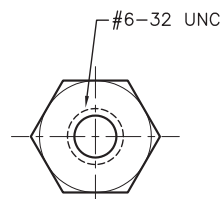

## Materials

- Body : Brass, Nickel-Plated
- Banana Plug : Phosphor Bronze, Nickel-Plated
- Solder Lug : Brass, Tin-Plated
- Screw : Brass, Nickel-Plated

**BODY**

**SCREW**

**ASSEMBLY**

**SOLDER LUG**

Dimensions : Millimeters (Inches)

## Part Number Table

Description	Part Number
Banana Plug	SPC15372

**Important Notice :** This data sheet and its contents (the "Information") belong to the members of the Premier Farnell group of companies (the "Group") or are licensed to it. No licence is granted for the use of it other than for information purposes in connection with the products to which it relates. No licence of any intellectual property rights is granted. The Information is subject to change without notice and replaces all data sheets previously supplied. The Information supplied is believed to be accurate but the Group assumes no responsibility for its accuracy or completeness, any error in or omission from it or for any use made of it. Users of this data sheet should check for themselves the Information and the suitability of the products for their purpose and not make any assumptions based on information included or omitted. Liability for loss or damage resulting from any reliance on the Information or use of it (including liability resulting from negligence or where the Group was aware of the possibility of such loss or damage arising) is excluded. This will not operate to limit or restrict the Group's liability for death or personal injury resulting from its negligence. Tenma is the registered trademark of the Group. © Premier Farnell plc 2012.