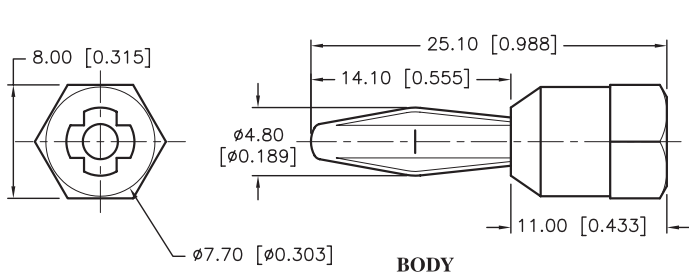

## Materials

- Body : Brass, Nickel-Plated
- Banana Plug : Phosphor Bronze, Nickel-Plated
- Solder Lug : Brass, Tin-Plated
- Screw : Brass, Nickel-Plated

**BODY**

**SCREW**

**ASSEMBLY**

**SOLDER LUG**

Dimensions : Millimeters (Inches)

## Part Number Table

Description	Part Number
Banana Plug	SPC15372

**Important Notice :** This data sheet and its contents (the "Information") belong to the members of the Premier Farnell group of companies (the "Group") or are licensed to it. No licence is granted for the use of it other than for information purposes in connection with the products to which it relates. No licence of any intellectual property rights is granted. The Information is subject to change without notice and replaces all data sheets previously supplied. The Information supplied is believed to be accurate but the Group assumes no responsibility for its accuracy or completeness, any error in or omission from it or for any use made of it. Users of this data sheet should check for themselves the Information and the suitability of the products for their purpose and not make any assumptions based on information included or omitted. Liability for loss or damage resulting from any reliance on the Information or use of it (including liability resulting from negligence or where the Group was aware of the possibility of such loss or damage arising) is excluded. This will not operate to limit or restrict the Group's liability for death or personal injury resulting from its negligence. Tenma is the registered trademark of the Group. © Premier Farnell plc 2012.