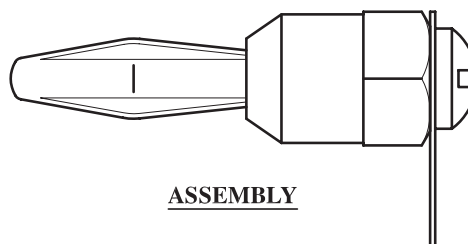

## Materials

- Body : Brass, Nickel-Plated
- Banana Plug : Phosphor Bronze, Nickel-Plated
- Solder Lug : Brass, Tin-Plated
- Screw : Brass, Nickel-Plated

**BODY**

**SCREW**

**ASSEMBLY**

**SOLDER LUG**

Dimensions : Millimeters (Inches)

## Part Number Table

Description	Part Number
Banana Plug	SPC15372

**Important Notice :** This data sheet and its contents (the "Information") belong to the members of the Premier Farnell group of companies (the "Group") or are licensed to it. No licence is granted for the use of it other than for information purposes in connection with the products to which it relates. No licence of any intellectual property rights is granted. The Information is subject to change without notice and replaces all data sheets previously supplied. The Information supplied is believed to be accurate but the Group assumes no responsibility for its accuracy or completeness, any error in or omission from it or for any use made of it. Users of this data sheet should check for themselves the Information and the suitability of the products for their purpose and not make any assumptions based on information included or omitted. Liability for loss or damage resulting from any reliance on the Information or use of it (including liability resulting from negligence or where the Group was aware of the possibility of such loss or damage arising) is excluded. This will not operate to limit or restrict the Group's liability for death or personal injury resulting from its negligence. Tenma is the registered trademark of the Group. © Premier Farnell plc 2012.