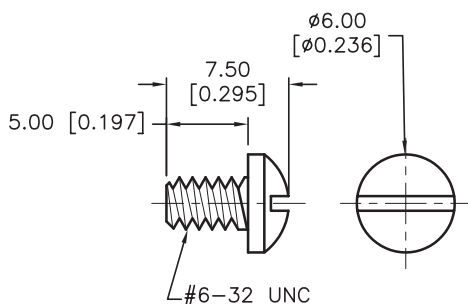

## Materials

- Body : Brass, Nickel-Plated
- Banana Plug : Phosphor Bronze, Nickel-Plated
- Solder Lug : Brass, Tin-Plated
- Screw : Brass, Nickel-Plated

**BODY**

**SCREW**

**ASSEMBLY**

**SOLDER LUG**

Dimensions : Millimeters (Inches)

## Part Number Table

Description	Part Number
Banana Plug	SPC15372

**Important Notice :** This data sheet and its contents (the "Information") belong to the members of the Premier Farnell group of companies (the "Group") or are licensed to it. No licence is granted for the use of it other than for information purposes in connection with the products to which it relates. No licence of any intellectual property rights is granted. The Information is subject to change without notice and replaces all data sheets previously supplied. The Information supplied is believed to be accurate but the Group assumes no responsibility for its accuracy or completeness, any error in or omission from it or for any use made of it. Users of this data sheet should check for themselves the Information and the suitability of the products for their purpose and not make any assumptions based on information included or omitted. Liability for loss or damage resulting from any reliance on the Information or use of it (including liability resulting from negligence or where the Group was aware of the possibility of such loss or damage arising) is excluded. This will not operate to limit or restrict the Group's liability for death or personal injury resulting from its negligence. Tenma is the registered trademark of the Group. © Premier Farnell plc 2012.