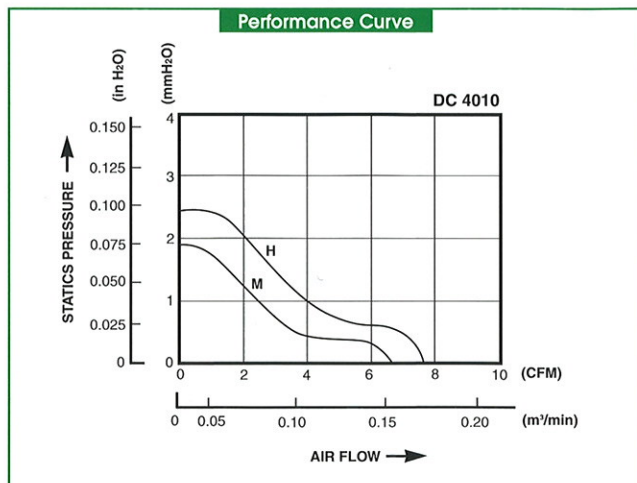

**SIZE :**

40x40x10mm (1.57"x1.57"x0.39")

**CONSTRUCTION :**

Glass fiber reinforced plastic:  
Impeller and housing PBT are UL 94V-0 rating

**OPERATING TEMPERATURE :**

Ball bearing - 30°C to +75°C  
Sleeve bearing - 10°C to +70°C

**INSULATION RESISTANCE :**

10meg Ohm min. at 500 VDC  
(between frame and terminal)

**DIELECTRIC STRENGTH :**

5mA max. at 500 VAC 60Hz one minute  
(between frame and terminal)

**FUNCTION :**

frequency generator signal option

**WEIGHT :**

18 grams

**Specifications**

Specifications are subject to change without notice

MODEL NO.	BEARING	RATED VOLTAGE	OPERATING VOLTAGE RANGE	RATED CURRENT	RATED INPUT POWER	SPEED R.P.M.	MAX. AIR FLOW		MAX. AIR PRESSURE		NOISE dB-A
		VDC	V	A	W		m³/min	CFM	mmH₂O	IN H₂O	
BP401005M	Ball	5	4.5-5.7	0.18	0.90	5000	0.2	5.2	2.0	0.1	24.5
SP401005M	Sleeve										
BP401005H	Ball	5	4.5-5.7	0.23	1.15	6500	0.2	7.0	3.4	0.1	29.0
SP401005H	Sleeve										
BP401012M	Ball	12	10.2-13.8	0.09	1.08	5000	0.2	5.2	2.0	0.1	24.5
SP401012M	Sleeve										
BP401012H	Ball	12	10.2-13.8	0.13	1.56	6500	0.2	7.0	3.4	0.1	29.0
SP401012H	Sleeve										
BP401024H	Ball	24	20.4-27.6	0.11	2.64	6500	0.2	7.0	3.4	0.1	29.0
SP401024H	Sleeve										