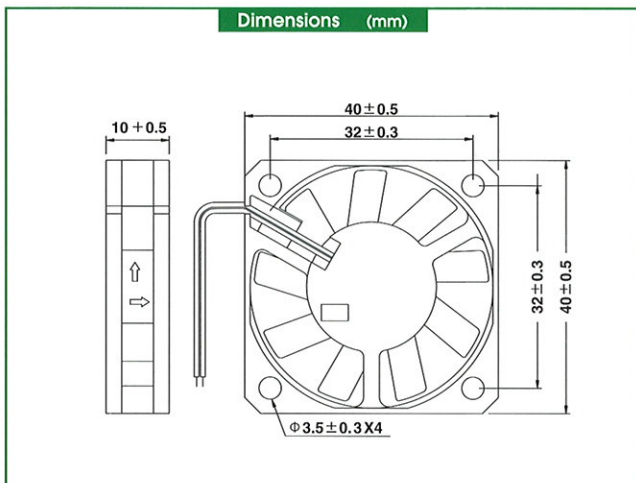

**SIZE :**

40x40x10mm (1.57"x1.57"x0.39")

**CONSTRUCTION :**

Glass fiber reinforced plastic:  
Impeller and housing PBT are UL 94V-0 rating

**OPERATING TEMPERATURE :**

Ball bearing - 30°C to +75°C  
Sleeve bearing - 10°C to +70°C

**INSULATION RESISTANCE :**

10meg Ohm min. at 500 VDC  
(between frame and terminal)

**DIELECTRIC STRENGTH :**

5mA max. at 500 VAC 60Hz one minute  
(between frame and terminal)

**FUNCTION :**

frequency generator signal option

**WEIGHT :**

18 grams

**Specifications**

Specifications are subject to change without notice

MODEL NO.	BEARING	RATED VOLTAGE	OPERATING VOLTAGE RANGE	RATED CURRENT	RATED INPUT POWER	SPEED R.P.M.	MAX. AIR FLOW		MAX. AIR PRESSURE		NOISE dB-A
		VDC	V	A	W		m³/min	CFM	mmH₂O	IN H₂O	
BP401005M	Ball	5	4.5-5.7	0.18	0.90	5000	0.2	5.2	2.0	0.1	24.5
SP401005M	Sleeve										
BP401005H	Ball	5	4.5-5.7	0.23	1.15	6500	0.2	7.0	3.4	0.1	29.0
SP401005H	Sleeve										
BP401012M	Ball	12	10.2-13.8	0.09	1.08	5000	0.2	5.2	2.0	0.1	24.5
SP401012M	Sleeve										
BP401012H	Ball	12	10.2-13.8	0.13	1.56	6500	0.2	7.0	3.4	0.1	29.0
SP401012H	Sleeve										
BP401024H	Ball	24	20.4-27.6	0.11	2.64	6500	0.2	7.0	3.4	0.1	29.0
SP401024H	Sleeve										