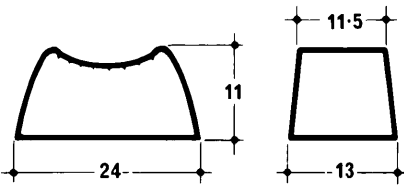

P776-2 Fits shaft types  and 

Specify colour using code at bottom of page.

P776-5 Fits shaft type 

Specify colour using code at bottom of page.

A higher profile slider knob. Available in seven different colours.