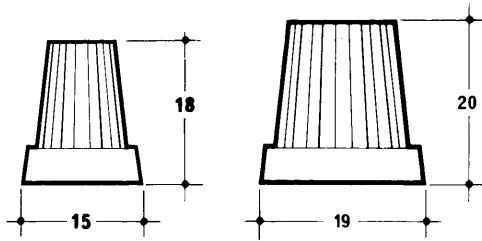

Rotary Control Knobs

P860 RANGE

A matt textured, ergonomically designed range of rotary Knobs with the option of nine different colour caps. The range covers $\frac{1}{4}$ ", 4mm and 6mm diameter spindles.

PUSH-ON FIXING

- **P859-02** 15mm dia knob body – Matt black – fits 4mm flatted shaft.
- **P859-12** 15mm dia knob body – Matt brown – fits 4mm flatted shaft.
- **P861-01** 19mm dia knob body – Matt black – fits $\frac{1}{4}$ " flatted shaft.
- **P861-11** 19mm dia knob body – Matt brown – fits $\frac{1}{4}$ " flatted shaft.
- **P861-03** 19mm dia knob body – Matt black – fits 6mm flatted shaft.
- **P861-13** 19mm dia knob body – Matt brown – fits 6mm flatted shaft.
- **P860-01** 29mm dia knob body – Matt black – fits $\frac{1}{4}$ " flatted shaft.
- **P860-11** 29mm dia knob body – Matt brown – fits $\frac{1}{4}$ " flatted shaft.
- **P860-03** 29mm dia knob body – Matt black – fits 6mm flatted shaft.
- **P860-13** 29mm dia knob body – Matt brown – fits 6mm flatted shaft.

GRUB SCREW FIXING

- **P862-01** 19mm dia knob body – Matt black – fits $\frac{1}{4}$ " shaft.
- **P862-11** 19mm dia knob body – Matt brown – fits $\frac{1}{4}$ " shaft.
- **P862-02** 19mm dia knob body – Matt black – fits 4mm shaft.
- **P862-12** 19mm dia knob body – Matt brown – fits 4mm shaft.
- **P862-03** 19mm dia knob body – Matt black – fits 6mm shaft.
- **P862-13** 19mm dia knob body – Matt brown – fits 6mm shaft.