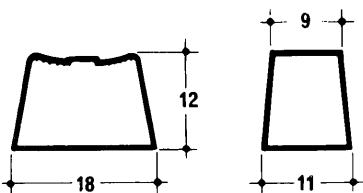

P776-2 Fits shaft types  and 

Specify colour using code at bottom of page.

P776-5 Fits shaft type 

Specify colour using code at bottom of page.

A higher profile slider knob. Available in seven different colours.

P772-2 Fits shaft types  and 

Specify colour using code at bottom of page.

P772-5 Fits shaft type 

Specify colour using code at bottom of page.

Colour Code for Part Number Suffixes.

	1	Red
	2	Green
	3	Yellow/White line
	4	Blue
	5	Black
	6	White
	7	Grey
	8	Yellow/Black line
	9	Brown
	0	Beige