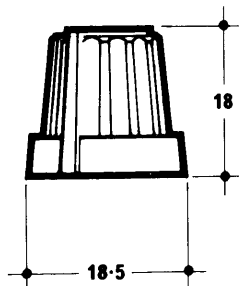

P870 RANGE

A new control knob range for those designers requiring a low profile.

PUSH-ON FIXING

- P870-01** 19mm dia knob body – Matt black – fits $\frac{1}{4}$ " flatted shaft.
- P870-11** 19mm dia knob body – Matt brown – fits $\frac{1}{4}$ " flatted shaft.
- P870-03** 19mm dia knob body – Matt black – fits 6mm flatted shaft.
- P870-13** 19mm dia knob body – Matt brown – fits 6mm flatted shaft.

COLOURED KNOB CAPS FOR P870 RANGE

- Z863-2**– Knob cap with line for 19mm dia P870 range.

Specify colour using code at bottom of previous page.

P850 RANGE

This push-on control knob range has been designed with an integral wing to ensure positive sight and touch alignment.