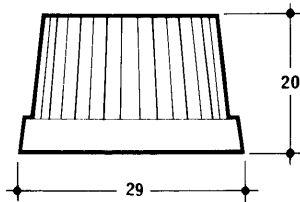

Rotary Control Knobs

P860 RANGE

A matt textured, ergonomically designed range of rotary Knobs with the option of nine different colour caps. The range covers $\frac{1}{4}$ ", 4mm and 6mm diameter spindles.

PUSH-ON FIXING

- **P859-02** 15mm dia knob body – Matt black – fits 4mm flatted shaft.
- **P859-12** 15mm dia knob body – Matt brown – fits 4mm flatted shaft.
- **P861-01** 19mm dia knob body – Matt black – fits $\frac{1}{4}$ " flatted shaft.
- **P861-11** 19mm dia knob body – Matt brown – fits $\frac{1}{4}$ " flatted shaft.
- **P861-03** 19mm dia knob body – Matt black – fits 6mm flatted shaft.
- **P861-13** 19mm dia knob body – Matt brown – fits 6mm flatted shaft.
- **P860-01** 29mm dia knob body – Matt black – fits $\frac{1}{4}$ " flatted shaft.
- **P860-11** 29mm dia knob body – Matt brown – fits $\frac{1}{4}$ " flatted shaft.
- **P860-03** 29mm dia knob body – Matt black – fits 6mm flatted shaft.
- **P860-13** 29mm dia knob body – Matt brown – fits 6mm flatted shaft.

GRUB SCREW FIXING

- **P862-01** 19mm dia knob body – Matt black – fits $\frac{1}{4}$ " shaft.
- **P862-11** 19mm dia knob body – Matt brown – fits $\frac{1}{4}$ " shaft.
- **P862-02** 19mm dia knob body – Matt black – fits 4mm shaft.
- **P862-12** 19mm dia knob body – Matt brown – fits 4mm shaft.
- **P862-03** 19mm dia knob body – Matt black – fits 6mm shaft.
- **P862-13** 19mm dia knob body – Matt brown – fits 6mm shaft.