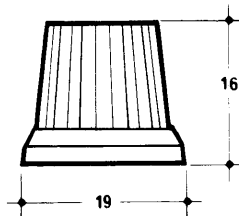

PUSH-ON FIXING

- **P870-01** 19mm dia knob body – Matt black – fits $\frac{1}{4}$ " flatted shaft.
- **P870-11** 19mm dia knob body – Matt brown – fits $\frac{1}{4}$ " flatted shaft.
- **P870-03** 19mm dia knob body – Matt black – fits 6mm flatted shaft.
- **P870-13** 19mm dia knob body – Matt brown – fits 6mm flatted shaft.

COLOURED KNOB CAPS FOR P870 RANGE

- **Z863-2**– Knob cap with line for 19mm dia P870 range.

Specify colour using code at bottom of previous page.