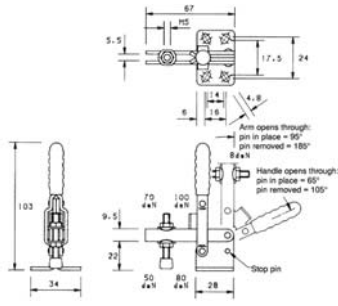

# Vertical Toggle Clamp

Adjustable spindle positioning along the arm with straight base. 100daN holding force. Supplied with set screw, nuts, neoprene cover and flanged washers.

489516

Model	Description	Order Code	Price Each
V100/2B	Vertical toggle clamp	137-8202	