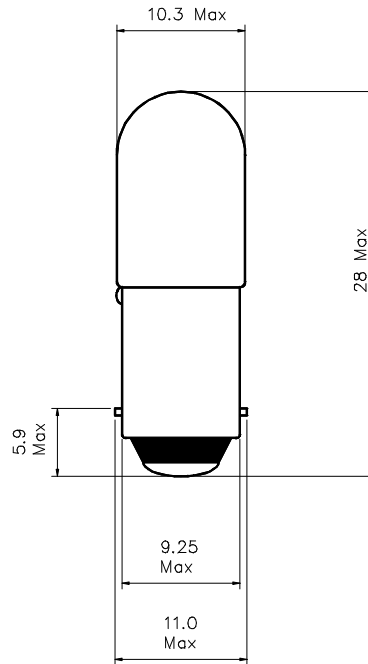

Type	Size	Description	Part No.
Incandescent	T10 (T-3¼)	Miniature Bayonet lamp (28 MOL)	(see table)

Drawing not to scale
All dimensions in mm

PHOTOMETRY DATA

Farnell Part No.	SLI P/N	Lamp Rating	Test Volts	Current (mA)			Light Output (Lm)			Fil Shape	Life (Hrs)
				Min	Nom	Max	Min	Nom	Max		
328467	W440	5V 0.45W	5	81	90	99	2.8	3.1	3.9	C-2R	750
3167860	W1140	6V 0.45W	6	68	75	80	3.5	4.0	4.7	C-6	100
3167872	W1212	6V 1.2W	6	180	200	220	2.8	3.8	4.8	C-2R	15000
328479	W476	6.5V 0.97W	6.5	135	150	165	4.5	6.0	7.5	C-2R	3000
328480	W504	6.5V 1.95W	6.5	270	300	330	10	12	14	C-2R	4000
328492	W643	12V 2.2W	12	165	183	201	8.5	11	13.5	C-2V	3000
265317	W1813	14.4V 1.4W	14.4	90	100	110	8.1	10.8	13.5	C-2V	1000
328509	W568	24V 1.2W	24	45	50	55	3.0	4.0	5.0	C-2F	5000
526990	W1152	24V 1.75W	24	65	73	81	3.2	4.5	5.8	C-2F	25000
328510	W1201	24V 2W	24	75	83	91	4.7	6.3	7.9	C-2F	10000
328522	W600	24V 2.8W	24	102	120	138	8.4	12	15.6	C-2F	3000
328558	W1204	30V 2W	30	60	67	74	4.4	6.3	8.2	C-2F	5000
328560	W1166	48V 0.96W	48	17	20	23	1.3	1.9	2.5	CC-2F	1000
527026	W1206	48V 2W	48	37	42	47	4.4	6.3	8.2	CC-2F	5000
328571	W608	50V 2.5W	50	45	50	55	6.8	9.0	11.2	CC-2F	5000
328583	W1207	60V 2W	60	30	33	36	3.5	5.0	6.5	CC-2F	3000
328601	W1121	130V 2.6W	130	18	20	22	2.0	3.0	4.0	CC-4F	3000
464200	W1121T	130V 2.6W	130	18	20	22	2.8	3.8	4.8	2CC-4F	5000

NOTES:

- 1) BA9s/13 nickel-plated bayonet cap in accordance with IEC 61-1, (BS EN 60061-1), sheet 7004-14-x.
- 2) Metal base to be durably marked with rating and trademark.
- 3) Products rated at 50Vac and above shall conform to European standards and directives SI 1994/3260, 73/23/EEC and 93/68/EEC and display the CE mark on the packaging labels.