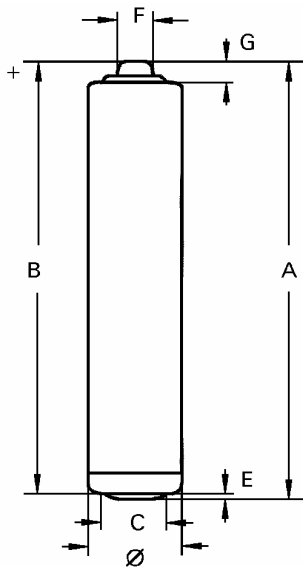

Data Sheet

Recommended Application: Universal

High Energy
4903

Type Designation 4903
 Designation IEC LR03
 System Zn-MnO₂ (Alkaline)
 Shelf Life (Coding)* 5 years
 Nominal Voltage [V] 1.5
 Typical Capacity C [mAh] 1220 (discharge with high-resistance)
 Permissible Temperature Range - 10 °C ... 50 °C
 Weight, approx. [g] 11
 Volume [ccm] 3.5

Dimensions [mm] min: max:

Ø	9.5	10.5
A	-	44.5
B	43.5	-
C	4.3	-
E	-	0.5
F	-	3.8
G	0.8	-

Typical Capacities (at 20°C):

Discharge Type	Load	End Voltage[V]	1.0	0.9
4M/H, 8H/D, 7D/W	5.1 Ω	Time [m]	215	250
Portable Lighting		Capacity [mAh]	860	977
		Energy [mWh]	1062	1180
Discharge Type	Load	End Voltage[V]	1.0	0.9
1H/D, 7D/W	10 Ω	Time [h]	7.65	8.70
Tape		Capacity [Ah]	0.95	1.05
		Energy [Wh]	1.15	1.25
Discharge Type	Load	End Voltage[V]	1.0	0.9
15S/M, 8H/D	24 Ω	Time [h]	17.60	20.60
Remote Control		Capacity [mAh]	956	1085
		Energy [mWh]	1247	1386
Discharge Type	Load	End Voltage[V]	1.1	1.0
4H/D, 7D/W	75 Ω	Time [h]	67.2	72.9
Transistor Radios		Capacity [Ah]	1.15	1.22
		Energy [Wh]	1.47	1.54