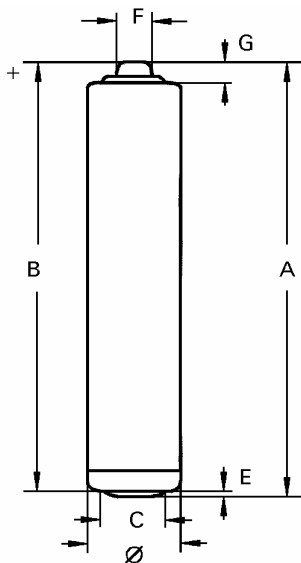

# Data Sheet

Recommended Application: Universal

High Energy  
**4906**

Type Designation	4906
Designation IEC	LR6
System	Zn-MnO <sub>2</sub> (Alkaline)
Shelf Life (Coding)*	5 years
Nominal Voltage [V]	1.5
Typical Capacity C [mAh]	2850 (discharge with high-resistance)
Permissible Temperature Range	- 10 °C ... 50 °C
Weight, approx. [g]	24
Volume [ccm]	7.62

Dimensions [mm] min: max:

Ø	13.5	14.5
A	-	50.5
B	49.5	-
C	7.0	-
E	-	0.5
F	-	5.5
G	1.0	-

## Typical Capacities (at 20°C)

Discharge Type	Load	End Voltage[V]	1.0	0.9
1H/D, 7D/W	250 mA	Time [h]	7.60	8.40
CD / Game		Capacity [Ah]	1900	2100
		Energy [Wh]	2310	2505
Discharge Type	Load	End Voltage[V]	1.0	0.9
1H/D, 7D/W	3.9 Ω	Time [h]	7.28	8.07
Motor / Toys		Capacity [Ah]	2.15	2.32
		Energy [Wh]	2.50	2.65
Discharge Type	Load	End Voltage[V]	1.0	0.9
1H/D, 7D/W	10 Ω	Time [h]	18.5	21.1
Tape		Capacity [Ah]	2.30	2.55
		Energy [Wh]	2.90	3.12
Discharge Type	Load	End Voltage[V]	1.0	0.9
15S/M, 8H/D, 7D/W	24 Ω	Time [h]	41.20	48.90
Remote Control		Capacity [Ah]	2.25	2.60
		Energy [Wh]	3.00	3.35
Discharge Type	Load	End Voltage[V]	1.0	0.9
4H/D, 7D/W	43 Ω	Time [h]	89.60	97.40
Transistor Radios		Capacity [Ah]	2.64	2.82
		Energy [Wh]	3.40	3.56