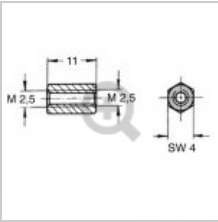

Hex-Standoff / Female - Female M2,5/SW4x11 Brass nickel plated

05.02.113

Image for illustrative purposes only.

Model	Female / Female
Length	11.00 mm
Thread 1	M2.5
Thread 1 Length	5.50 mm
Thread 2	M2,5
Thread 2 Length	5.50 mm
Material	Brass QQ-B-6261 ASTM-B-16
Plating / Color	Nickel-plated, 3 µm
Undercut	no
Wrench Size / OD	4 WS / Ø
RoHS II Compliant	yes
REACH/SVHC Free	yes