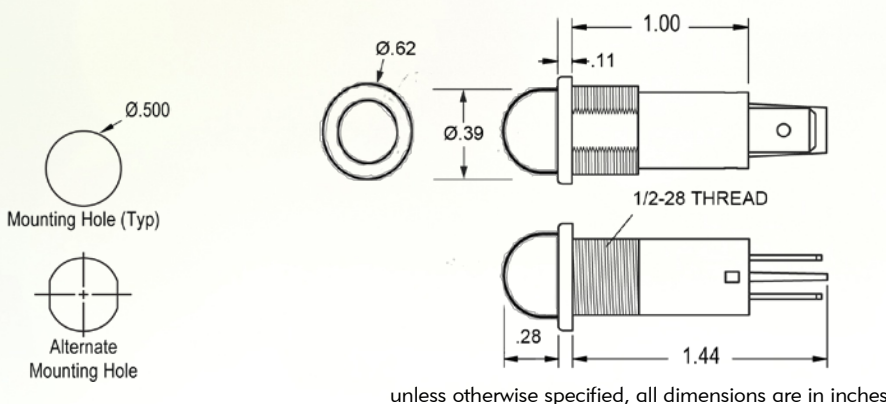

## LED TECHNOLOGY

MOUNTING HOLE, Ø 0.500"

PART NO.	LENS COLOR	VOLTAGE	CURRENT [mA]	RATED LIFE HOURS
<b>LED 6V SERIES</b>				
WL-6391Q2M1-6V	RED	5V-6V	20mA	100,000
WL-6391Q2M3-6V	AMBER	5V-6V	20mA	100,000
WL-6391Q2M5-6V	GREEN	5V-6V	20mA	100,000
WL-6391Q2M6-6V	BLUE	5V-6V	20mA	100,000
WL-6391Q2M4-6V	WHITE	5V-6V	20mA	100,000
<b>LED 12V SERIES</b>				
WL-6391Q2M1-12V	RED	12V-14V	20mA	100,000
WL-6391Q2M3-12V	AMBER	12V-14V	20mA	100,000
WL-6391Q2M5-12V	GREEN	12V-14V	20mA </td <td>100,000</td>	100,000
WL-6391Q2M6-12V	BLUE	12V-14V	20mA	100,000
WL-6391Q2M4-12V	WHITE	12V-14V	20mA	100,000
<b>LED 24V SERIES</b>				
WL-6391Q2M1-24V	RED	24V-28V	20mA	100,000
WL-6391Q2M3-24V	AMBER	24V-28V	20mA	100,000
WL-6391Q2M5-24V	GREEN	24V-28V	20mA	100,000
WL-6391Q2M6-24V	BLUE	24V-28V	20mA	100,000
WL-6391Q2M4-24V	WHITE	24V-28V	20mA	100,000

## NOTES

1. Recommended panel thickness  
0.031" to 0.125"
2. .250 x .020 terminals are standard
3. Storage temperature  
 $T_{STG}$ : -25°C - +80°C
4. Ambient temperature  
 $T_A$ : -20°C - +60°C
5. Voltage tolerance  
 $V_{OP}$ : ±10%
6. DC operation only
7. Body material  
Polycarbonate, white
8. Lens material  
Polycarbonate
9. Bezel material  
Stainless steel
10. Terminals  
Quick-connect, tinned brass
11. Gaskets  
Buna-N
12. Mounting hardware (nut, lock washer, and gasket) included

## DIMENSIONAL CHARACTERISTICS