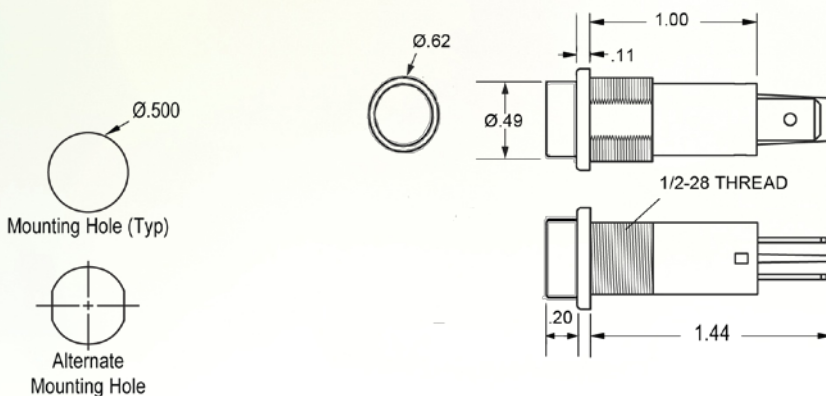

PANEL MOUNT INDICATOR, NON-RELAMPABLE

LED TECHNOLOGY

MOUNTING HOLE, Ø 0.500"

PART NO.	LENS COLOR	VOLTAGE	CURRENT [mA]	RATED LIFE HOURS
LED 6V SERIES				
WL-6391Q2C1-6V	RED	5V-6V	20mA	100,000
WL-6391Q2C3-6V	AMBER	5V-6V	20mA	100,000
WL-6391Q2C5-6V	GREEN	5V-6V	20mA	100,000
WL-6391Q2C6-6V	BLUE	5V-6V	20mA	100,000
WL-6391Q2C4-6V	WHITE	5V-6V	20mA	100,000
LED 12V SERIES				
WL-6391Q2C1-12V	RED	12V-14V	20mA	100,000
WL-6391Q2C3-12V	AMBER	12V-14V	20mA	100,000
WL-6391Q2C5-12V	GREEN	12V-14V	20mA	100,000
WL-6391Q2C6-12V	BLUE	12V-14V	20mA	100,000
WL-6391Q2C4-12V	WHITE	12V-14V	20mA	100,000
LED 24V SERIES				
WL-6391Q2C1-24V	RED	24V-28V	20mA	100,000
WL-6391Q2C3-24V	AMBER	24V-28V	20mA	100,000
WL-6391Q2C5-24V	GREEN	24V-28V	20mA	100,000
WL-6391Q2C6-24V	BLUE	24V-28V	20mA<!-- </td--> <td>100,000</td>	
WL-6391Q2C4-24V	WHITE	24V-28V	20mA	100,000

NOTES

1. Recommended panel thickness 0.031" to 0.125"
2. .250 x .032 terminals are standard
3. Storage temperature
  T_{STG}: -25°C - +80°C
4. Ambient temperature
  T_A: -20°C - +60°C
5. Voltage tolerance
  V_{OP}: ±10%
6. DC operation only
7. Body material
  Polycarbonate, white
8. Lens material
  Polycarbonate
9. Bezel material
  Stainless steel
10. Terminals
  Quick-connect, tinned brass
11. Gaskets
  Buna-N
12. Mounting hardware (nut, lock washer, and gasket) included

CERTIFICATIONS

UL (E340667), RoHS

- Splash proof
- Outdoor applications
- NEMA 3-R

DIMENSIONAL CHARACTERISTICS

OPTIONS

Additional options and lens styles available. Please contact Wamco for more information.