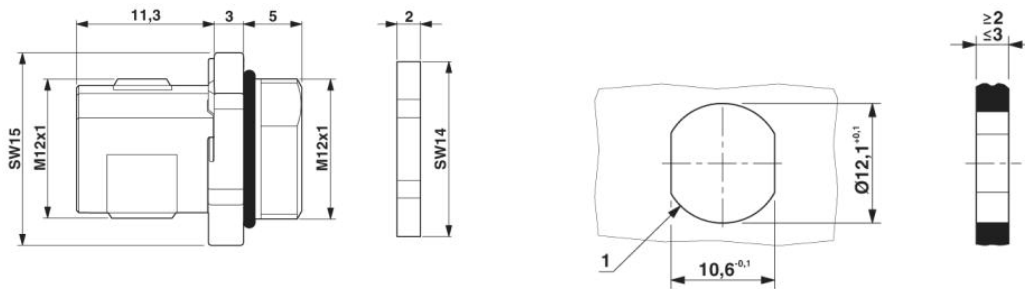

Certificates

Certification

GOST

Certifications applied for:

Certification Ex:

Drawings

Dimensioned drawing

Housing cutout for M12 fastening thread, mounting panel with feed-through hole (alternative with surface as protection against rotation)