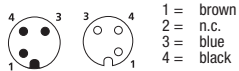

Pin Assignments

Face Views / M12, Male / Female

3 pole