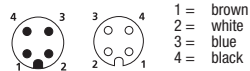

M12-Receptacle Connectors In Accordance With IEC 61076-2-101

Male, 3-, 4-, 5- and 8-Pole

Receptacle, 3-, 4-, 5- and 8-pole, male, M12 for back mounting, 24 and 22 AWG, panel mount thread PG9.

Female, 3-, 4-, 5- and 8-Pole

Receptacle, 3-, 4-, 5- and 8-pole, female, M12 for back mounting, 24 and 22 AWG, panel mount thread PG9.

Pin Assignments

Face Views / M12, Male / Female

3 pole

4 pole

5 pole

8 pole