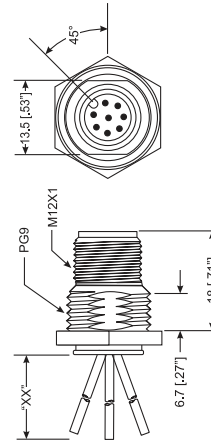

M12-Receptacle Connectors In Accordance With IEC 61076-2-101

RSF S3103 | RKF S3103

Male, 3-, 4-, 5- and 8-Pole

Receptacle, 3-, 4-, 5- and 8-pole, male, M12 for back mounting, 24 and 22 AWG, panel mount thread PG9.

RSF S3103

Female, 3-, 4-, 5- and 8-Pole

Receptacle, 3-, 4-, 5- and 8-pole, female, M12 for back mounting, 24 and 22 AWG, panel mount thread PG9.

RKF S3103

Pin Assignments

Face Views / M12, Male / Female

3 pole

Mechanical

Housing Brass, nickel-plated
 Insert PUR, black (female)
 3-, 4- and 5-Pole: Nylon, black (male)
 8-Pole: PUR, orange (male)
 Contact Brass, gold over nickel-plated

Electrical

Current rating 3-5 Pole: 4 A
 8 Pole: 1.5 A
 Voltage rating 3-5 Pole: 250 V
 8 Pole: 30 V / 36 V DC

Accessories

Panel nut (RSKF 9)

| Part Number | | Pins | Characteristics |
|-------------------|---------------------|------|---|
| RSF 3-S3103/0.5 M | RKF 4-3-S3103/0.5 M | 3 |   |
| RSF 4-S3103/0.5 M | RKF 4-S3103/0.5 M | 4 |   |
| RSF 5-S3103/0.5 M | RKF 5-S3103/0.5 M | 5 |   |
| RSF 8-S3103/0.5 M | RKF 8-S3103/0.5 M | 8 |   |