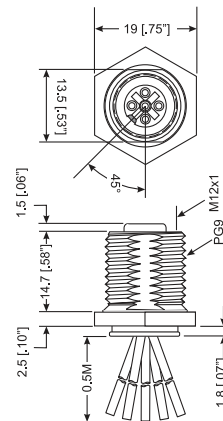

M12-Receptacle Connectors In Accordance With IEC 61076-2-101

RSF S3103 | RKF S3103

Male, 3-, 4-, 5- and 8-Pole

Receptacle, 3-, 4-, 5- and 8-pole, male, M12 for back mounting, 24 and 22 AWG, panel mount thread PG9.

RSF S3103

Female, 3-, 4-, 5- and 8-Pole

Receptacle, 3-, 4-, 5- and 8-pole, female, M12 for back mounting, 24 and 22 AWG, panel mount thread PG9.

RKF S3103

Pin Assignments

Face Views / M12, Male / Female

3 pole

4 pole

5 pole

8 pole

Be Certain with Belden

M12-Receptacle Connectors In Accordance With IEC 61076-2-101
 RSF S3103 | RKF S3103

Technical Data

Environmental

Degree of protection IP 67 / NEMA 6P
 Operating temperature range -25°C (-13°F) / +90°C (+194°F)

Mechanical

Housing Brass, nickel-plated
 Insert PUR, black (female)
 3-, 4- and 5-Pole: Nylon, black (male)
 8-Pole: PUR, orange (male)
 Contact Brass, gold over nickel-plated

Electrical

Current rating 3-5 Pole: 4 A
 8 Pole: 1.5 A
 Voltage rating 3-5 Pole: 250 V
 8 Pole: 30 V / 36 V DC