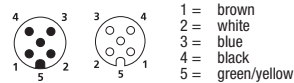

M12-Receptacle Connectors In Accordance With IEC 61076-2-101

Male, 3-, 4-, 5- and 8-Pole

Receptacle, 3-, 4-, 5- and 8-pole, male, M12 for back mounting, 24 and 22 AWG, panel mount thread PG9.

Female, 3-, 4-, 5- and 8-Pole

Receptacle, 3-, 4-, 5- and 8-pole, female, M12 for back mounting, 24 and 22 AWG, panel mount thread PG9.

Pin Assignments

Face Views / M12, Male / Female

3 pole

4 pole

5 pole

8 pole