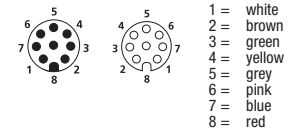

M12-Receptacle Connectors In Accordance With IEC 61076-2-101

Male, 3-, 4-, 5- and 8-Pole

Receptacle, 3-, 4-, 5- and 8-pole, male, M12 for back mounting, 24 and 22 AWG, panel mount thread PG9.

Female, 3-, 4-, 5- and 8-Pole

Receptacle, 3-, 4-, 5- and 8-pole, female, M12 for back mounting, 24 and 22 AWG, panel mount thread PG9.

Pin Assignments

Face Views / M12, Male / Female

3 pole

4 pole

5 pole

8 pole