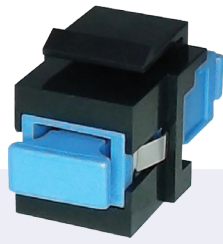

KCUAAbk

KCUAA2bk

KCHDbk

KCK66

KOCMM

KOCSM

KOLMMDX

KOLSMDX

FACK2

SACK2

KSP

KBNC50

KBNC75

KPK

SACK3S

Code	Description	Colour
KCUABbk	USB A female to B female keystone adaptor, reversible	●
KCUAA2bk	USB2.0 A female to A female keystone coupler	●
KCHDbk	HDMI female to female keystone coupler	●
KCK66	RJ12 6P6C female to female keystone coupler	●
KOCMM	Keystone fibre coupler SC to SC, multi mode simplex	○●
KOCSM	Keystone fibre coupler SC to SC, single mode simplex	○●
KOLMMDX	Keystone fibre coupler LC to LC, multi mode duplex	○●
KOLSMDX	Keystone fibre coupler LC to LC, single mode duplex	○●
KOTMM	Keystone fibre coupler ST to ST, multi mode simplex, black dustcover	○●
KOTSM	Keystone fibre coupler ST to ST, single mode simplex, yellow dustcover	○●
FACKS	Category 5e keystone coupler, shielded	
SGACK2S	Category 6A keystone coupler, shielded (Category 6 coupler, shielded also available)	
SGKSsu	Category 6A tool-less keystone jack, shielded	
SACK90*	Cat 6 keystone coupler, w/rear outlet 90 degrees to front outlet, shielded or unshielded	○●○
SKF*	Category 6 tool-less IDC keystone, unshielded (Category 5e also available)	○●●●●●
SKmc*	Category 6 IDC keystone, LSA-Plus and 110 type termination, unshielded	○●
FACK2*	Category 5e keystone coupler, unshielded	○●
SACK2*	Category 6 keystone coupler, unshielded	○●
KSP*	Speaker keystone module in black with elastic identifier (coloured, red or black)	●●
KBNC50*	BNC 50 ohm keystone coupler	○●
KBNC75*	BNC true 75 ohm keystone coupler (capable of data rates up to 3 Gb/s or higher)	○●
KPK*	Keystone clip-in blank	○●
SACK3S	Category 6 keystone coupler, shielded	