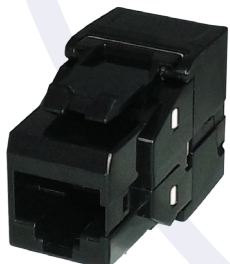

KOTMM

KOTSM

FACKS

SGKSsu

SGACK2S

SACK90

SKF

SKmc

FACK2

SACK2

KSP

KBNC50

KBNC75

KPK

SACK3S

Code	Description	Colour
KCUABbk	USB A female to B female keystone adaptor, reversible	●
KCUAA2bk	USB2.0 A female to A female keystone coupler	●
KCHDbk	HDMI female to female keystone coupler	●
KCK66	RJ12 6P6C female to female keystone coupler	●
KOCMM	Keystone fibre coupler SC to SC, multi mode simplex	○●
KOCSM	Keystone fibre coupler SC to SC, single mode simplex	○●
KOLMMDX	Keystone fibre coupler LC to LC, multi mode duplex	○●
KOLSMDX	Keystone fibre coupler LC to LC, single mode duplex	○●
KOTMM	Keystone fibre coupler ST to ST, multi mode simplex, black dustcover	○●
KOTSM	Keystone fibre coupler ST to ST, single mode simplex, yellow dustcover	○●
FACKS	Category 5e keystone coupler, shielded	
SGACK2S	Category 6A keystone coupler, shielded (Category 6 coupler, shielded also available)	
SGKSsu	Category 6A tool-less keystone jack, shielded	
SACK90*	Cat 6 keystone coupler, w/rear outlet 90 degrees to front outlet, shielded or unshielded	○●○
SKF*	Category 6 tool-less IDC keystone, unshielded (Category 5e also available)	○●●●●●
SKmc*	Category 6 IDC keystone, LSA-Plus and 110 type termination, unshielded	○●
FACK2*	Category 5e keystone coupler, unshielded	○●
SACK2*	Category 6 keystone coupler, unshielded	○●
KSP*	Speaker keystone module in black with elastic identifier (coloured, red or black)	●●
KBNC50*	BNC 50 ohm keystone coupler	○●
KBNC75*	BNC true 75 ohm keystone coupler (capable of data rates up to 3 Gb/s or higher)	○●
KPK*	Keystone clip-in blank	○●
SACK3S	Category 6 keystone coupler, shielded	