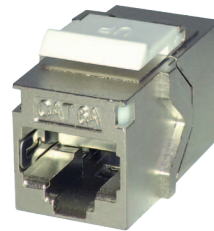

KOTMM

KOTSM

FACKS

SGKSsu

SGACK2S

SACK90

SKF

SKmc

FACK2

SACK2

KSP

KBNC50

KBNC75

KPK

SACK3S

Code	Description	Colour
KCUABbk	USB A female to B female keystone adaptor, reversible	●
KCUAA2bk	USB2.0 A female to A female keystone coupler	●
KCHDbk	HDMI female to female keystone coupler	●
KCK66	RJ12 6P6C female to female keystone coupler	●
KOCMM	Keystone fibre coupler SC to SC, multi mode simplex	○●
KOCSM	Keystone fibre coupler SC to SC, single mode simplex	○●
KOLMMDX	Keystone fibre coupler LC to LC, multi mode duplex	○●
KOLSMDX	Keystone fibre coupler LC to LC, single mode duplex	○●
KOTMM	Keystone fibre coupler ST to ST, multi mode simplex, black dustcover	○●
KOTSM	Keystone fibre coupler ST to ST, single mode simplex, yellow dustcover	○●
FACKS	Category 5e keystone coupler, shielded	
SGACK2S	Category 6A keystone coupler, shielded (Category 6 coupler, shielded also available)	
SGKSsu	Category 6A tool-less keystone jack, shielded	
SACK90*	Cat 6 keystone coupler, w/rear outlet 90 degrees to front outlet, shielded or unshielded	○●○
SKF*	Category 6 tool-less IDC keystone, unshielded (Category 5e also available)	○●●●●●
SKmc*	Category 6 IDC keystone, LSA-Plus and 110 type termination, unshielded	○●
FACK2*	Category 5e keystone coupler, unshielded	○●
SACK2*	Category 6 keystone coupler, unshielded	○●
KSP*	Speaker keystone module in black with elastic identifier (coloured, red or black)	●●
KBNC50*	BNC 50 ohm keystone coupler	○●
KBNC75*	BNC true 75 ohm keystone coupler (capable of data rates up to 3 Gb/s or higher)	○●
KPK*	Keystone clip-in blank	○●
SACK3S	Category 6 keystone coupler, shielded	