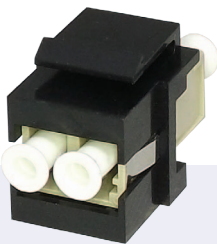

KCUAAbk

KCUAA2bk

KCHDbk

KCK66

KOCMM

KOCSM

KOLMMDX

KOLSMDX

FACK2

SACK2

KSP

KBNC50

KBNC75

KPK

SACK3S

Code	Description	Colour
KCUABbk	USB A female to B female keystone adaptor, reversible	●
KCUAA2bk	USB2.0 A female to A female keystone coupler	●
KCHDbk	HDMI female to female keystone coupler	●
KCK66	RJ12 6P6C female to female keystone coupler	●
KOCMM	Keystone fibre coupler SC to SC, multi mode simplex	○●
KOCSM	Keystone fibre coupler SC to SC, single mode simplex	○●
KOLMMDX	Keystone fibre coupler LC to LC, multi mode duplex	○●
KOLSMDX	Keystone fibre coupler LC to LC, single mode duplex	○●
KOTMM	Keystone fibre coupler ST to ST, multi mode simplex, black dustcover	○●
KOTSM	Keystone fibre coupler ST to ST, single mode simplex, yellow dustcover	○●
FACKS	Category 5e keystone coupler, shielded	
SGACK2S	Category 6A keystone coupler, shielded (Category 6 coupler, shielded also available)	
SGKSsu	Category 6A tool-less keystone jack, shielded	
SACK90*	Cat 6 keystone coupler, w/rear outlet 90 degrees to front outlet, shielded or unshielded	○●○
SKF*	Category 6 tool-less IDC keystone, unshielded (Category 5e also available)	○●●●●●
SKmc*	Category 6 IDC keystone, LSA-Plus and 110 type termination, unshielded	○●
FACK2*	Category 5e keystone coupler, unshielded	○●
SACK2*	Category 6 keystone coupler, unshielded	○●
KSP*	Speaker keystone module in black with elastic identifier (coloured, red or black)	●●
KBNC50*	BNC 50 ohm keystone coupler	○●
KBNC75*	BNC true 75 ohm keystone coupler (capable of data rates up to 3 Gb/s or higher)	○●
KPK*	Keystone clip-in blank	○●
SACK3S	Category 6 keystone coupler, shielded	