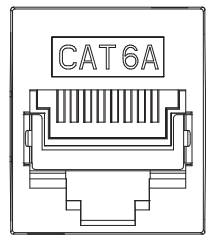

ROHS Compliant

- ELECTRICAL
- CURRENT RATING
- DIELECTRIC WITHSTANDING VOLTAGE
- INSULATION RESISTANCE
- CONTACT RESISTANCE
- MECHANICAL
- (1) Materials:
- (2) Cosmetic:
- (2) RJ45 Jack
- (3) Cavity construction
- (4) Earthing