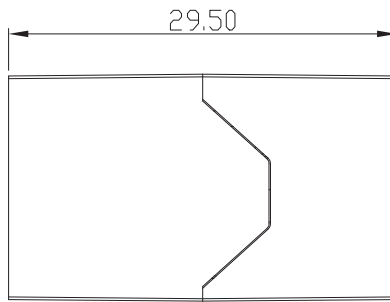

ROHS Compliant

- ELECTRICAL
- CURRENT RATING
- DIELECTRIC WITHSTANDING VOLTAGE
- INSULATION RESISTANCE
- CONTACT RESISTANCE
- MECHANICAL
- (1) Materials:
- (2) Cosmetic:
- (2) RJ45 Jack
- (3) Cavity construction
- (4) Earthing