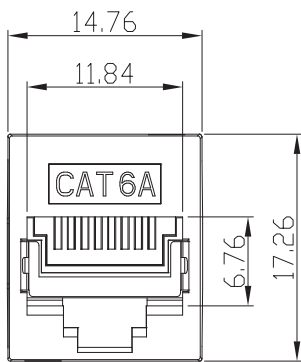

ROHS Compliant

- ELECTRICAL
- CURRENT RATING
- DIELECTRIC WITHSTANDING VOLTAGE
- INSULATION RESISTANCE
- CONTACT RESISTANCE
- MECHANICAL
- (1) Materials:
- (2) Cosmetic:
- (2) RJ45 Jack
- (3) Cavity construction
- (4) Earthing