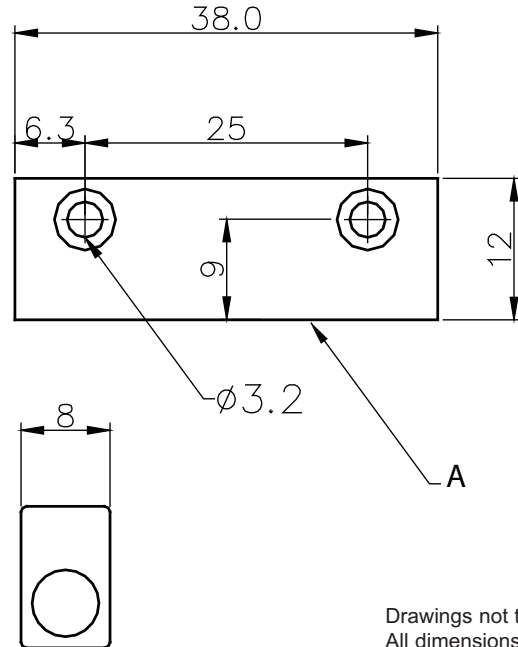

PICTURE

DIMENSIONS

Drawings not to scale
 All dimensions in mm nominal

✓ RoHS Compliant

SPECIFICATION

Strength	Gauss	700 at Point A
Dimensions	Length mm	38
	Width mm	8
	Height mm	12
Hole size	mm	3.2
Operating Temperature	Celsius	-20° to 105°
Case Material		Blue powder coated Aluminium