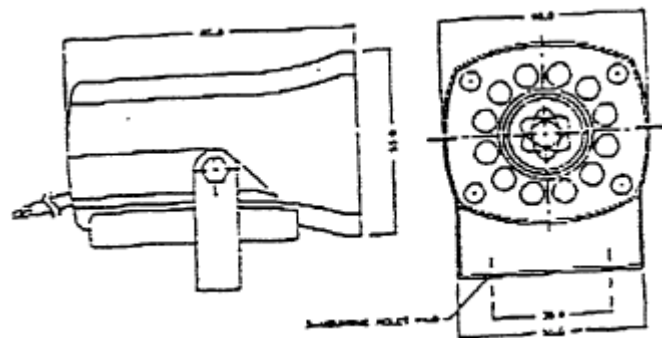

S130

Dimensions : Millimetres

555

Dimensions : Millimetres

These items form a range of powerful piezo sirens. They are low cost and reliable and produce continuous tones

Specification Table

Operating Voltage (V dc)	Rated Voltage (V dc)	Current (mA)	Sound Output (at 1 M dB)	Part Number
6 - 12	12	160	105	S130
6 - 12	12	350	115	555