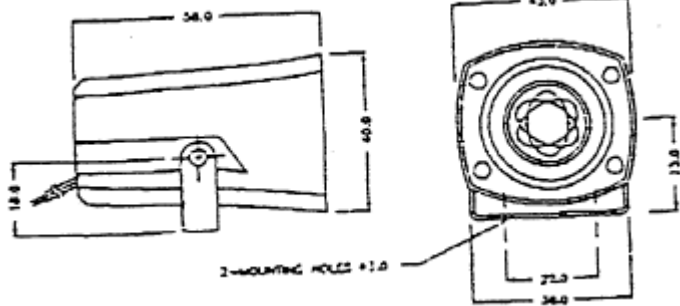

S130

Dimensions : Millimetres

555

Dimensions : Millimetres

These items form a range of powerful piezo sirens. They are low cost and reliable and produce continuous tones

Specification Table

Operating Voltage (V dc)	Rated Voltage (V dc)	Current (mA)	Sound Output (at 1 M dB)	Part Number
6 - 12	12	160	105	S130
6 - 12	12	350	115	555