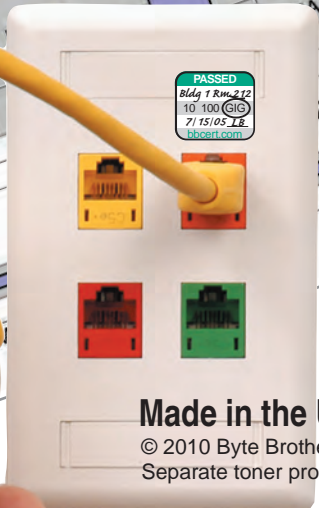

**BOTH PRINTING
AND NON-PRINTING
MODELS AVAILABLE**

REAL WORLD™ CERTIFIER 2

**Cable Category
CAT 3,5,5E,6**

**Speed testing
10MB, 100MB,
1000MB**

**Data levels of
real live data
(from any device)**

**Length (real TDR)
Propagation delay
and skew**

**Splits, opens,
shorts,
wire map.**

**Network device
testing
including inline**

**STORES 250
TESTS FOR
LATER PRINTING!**

ByteBrothers™
Cable and Device Testers
7003 132nd Place SE, Newcastle, WA 98059 USA
+1.425.917.8380 • FAX +1.425.917.8379 • cs@bytebrothers.com