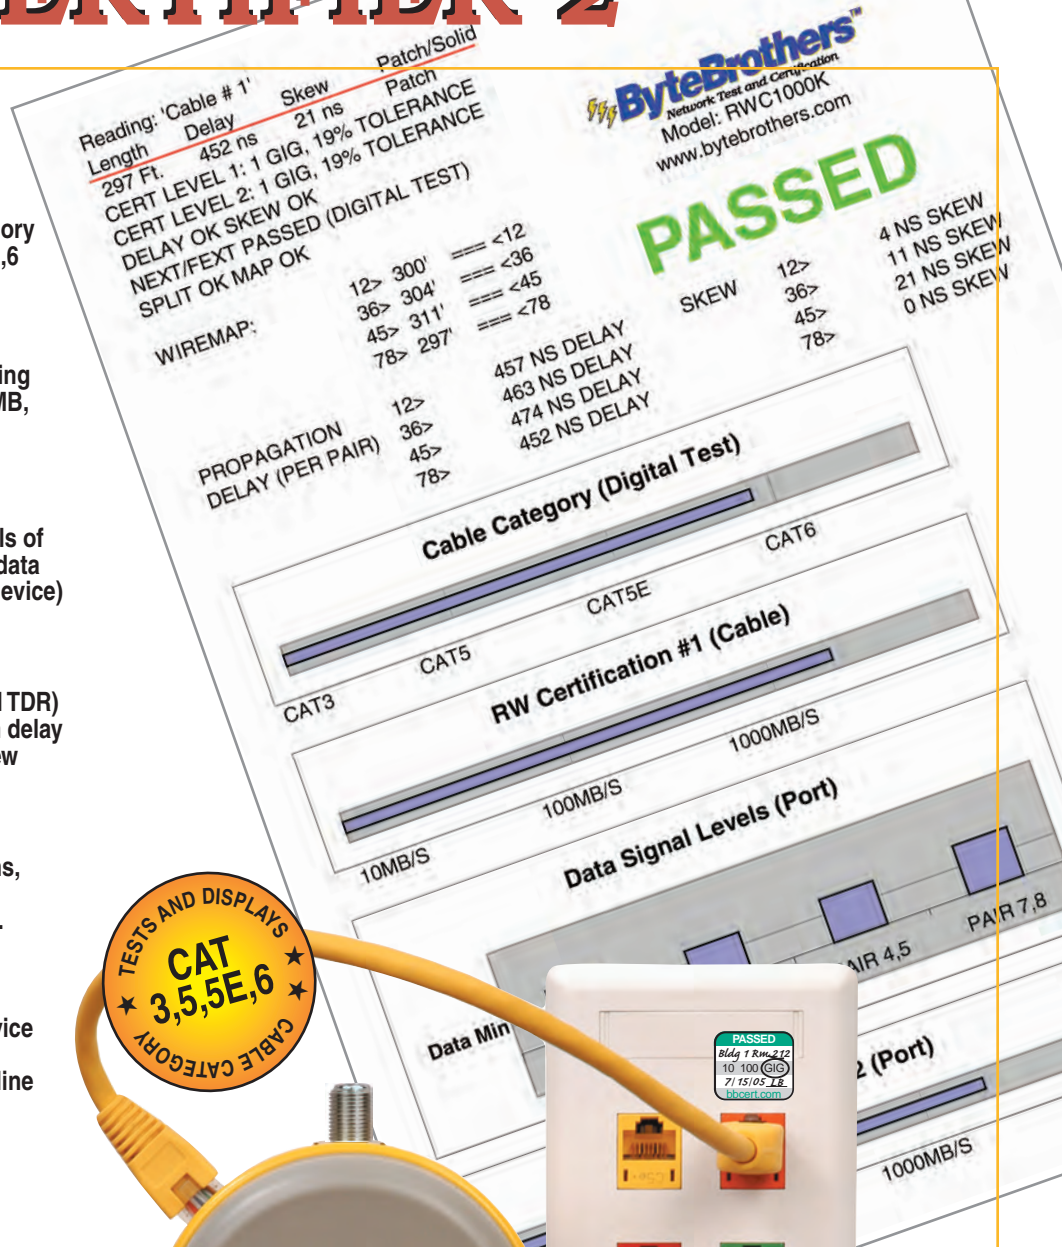

**BOTH PRINTING
AND NON-PRINTING
MODELS AVAILABLE**

REAL WORLD™ CERTIFIER 2

**Cable Category
CAT 3,5,5E,6**

**Speed testing
10MB, 100MB,
1000MB**

**Data levels of
real live data
(from any device)**

**Length (real TDR)
Propagation delay
and skew**

**Splits, opens,
shorts,
wire map.**

**Network device
testing
including inline**