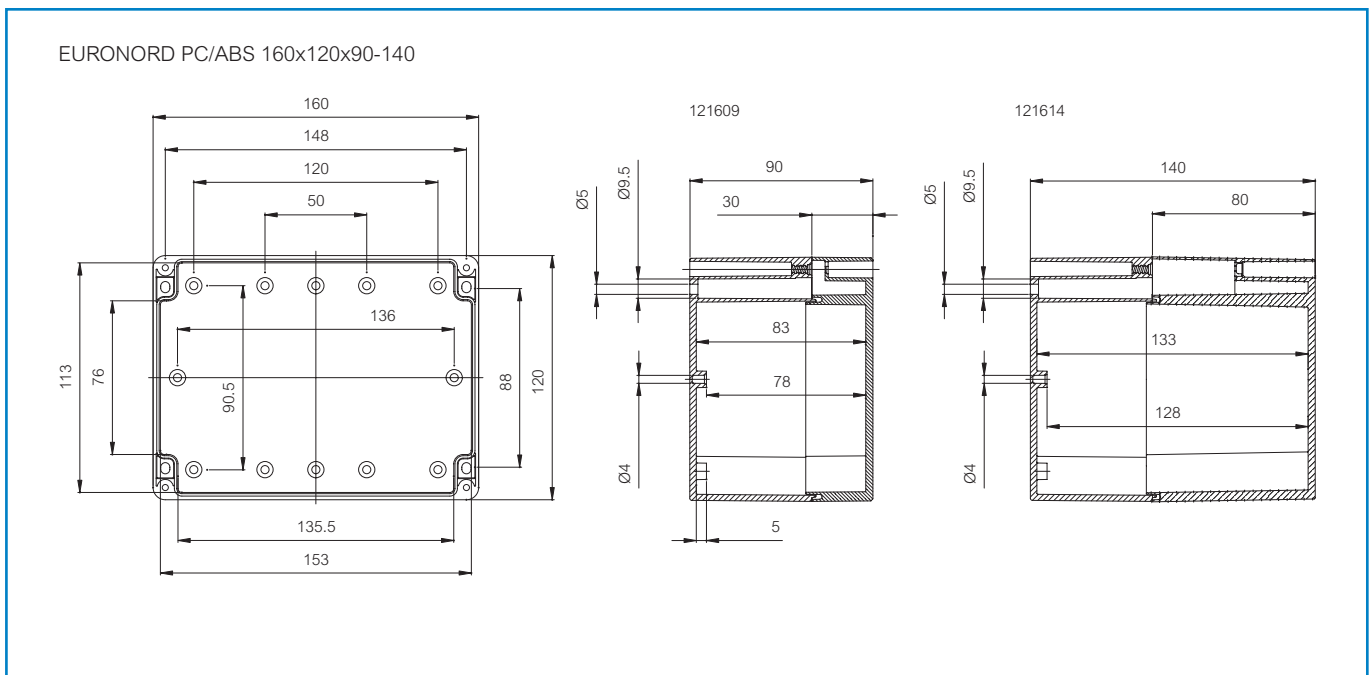

Sample photo

Order symbol: AB 121614
Product nbr: 7083730
Description: Enclosure, ABS
Remarks: Grey cover

EAN: 6418074058836
EI. number:
Finland: 3435478
Denmark: 8212003499
Sweden: 7083730
Norway:

Including: Base with screws for mounting plate/DIN-rail, cover with PUR gasket and stainless steel cover screws.

Dimensions:		Length	Width	Height	Rating:
mm:		160	120	140	Ingress Protection (EN 60529): IP 66/67
inch:		6.3	4.7	5.5	Impact Resistance (EN 62262): IK 07
Materials:					Electrical insulation: Totally insulated
Material:		ABS			Halogen free (DIN/VDE 0472, Part 815): Yes
Base colour:		RAL 7035			Flammability Rating (UL 746 C 5): UL 94 HB
Cover colour:		RAL 7035			Glow Wire Test (IEC 695-2-1) °C: 650
Cover screws material:		Stainless steel			NEMA Class: NEMA 1, 4, 4X, 12, 13
Gasket material:		Polyurethane			
Temperatures:					Certificates:
Short term:		-40 ... 80 °C			Gost R
Continuous:		-40 ... 60 °C			
Short term:		-40 ... 175 °F			
Continuous:		-40 ... 140 °F			
Accessories:					
TM 1216		Mounting plate			
TRM 0816		DIN-15 Mounting rail			
MIV 10		DIN-35 Mounting rail			
TRH 1216		DIN-35 Mounting rail			
TF 28037		Wall fastening lug (4 pcs)			
TH A		Grey plastic hinges (2 pcs)			