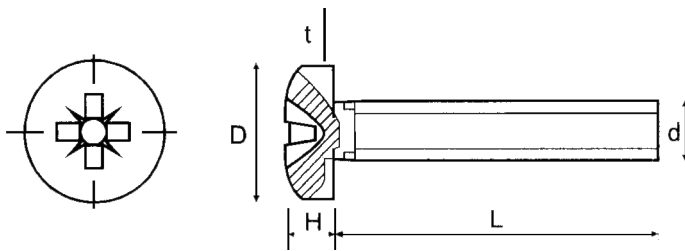

Pan Head Machine Screw

Specifications:

Thread Size - Metric	: M3
Screw Length	: 12mm
Fastener Plating	: Bright Zinc
Fastener Material	: Steel
Screw Head Style	: Pozidriv Pan
Body Plating	: Zinc
Box Quantity	: 100
Driver Type	: Pozidriv
Standard	: BS4183
Thread Type	: Metric

d	M3
D nom	6
recess No.	1
Head HT Max. (DIN)	2.5
Head HT Max. (BS)	2.1
Head HT Max. (ISO)	2.4

Dimensions : Millimetres

Part Number Table

Description	Part Number
Screw, W/Washer, M3 × 12, B × 100	SEM01030012FA