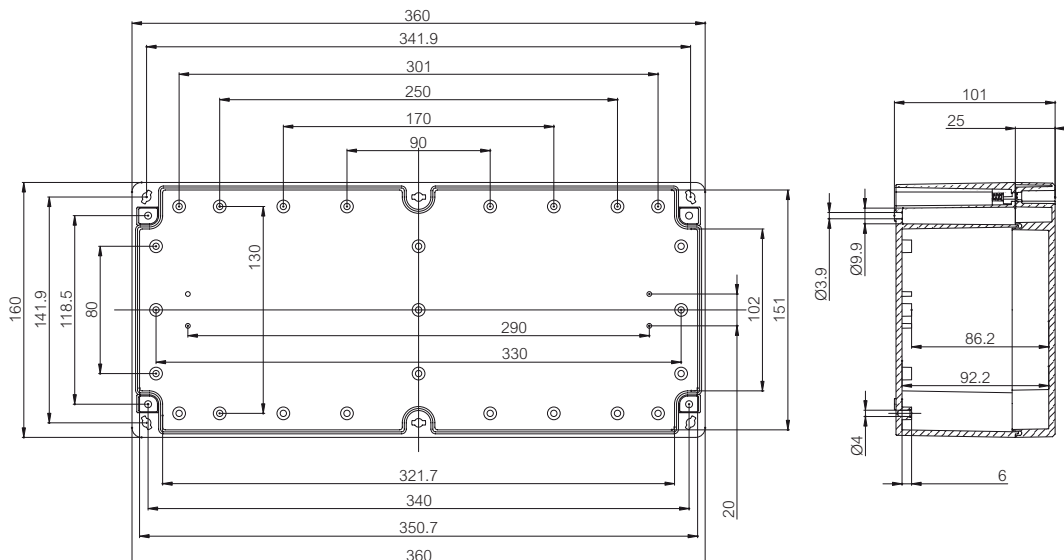

Order symbol: AB 163610
Product nbr: 7083750
Description: Enclosure, ABS
Remarks: Grey cover

EAN: 6418074058911
EI. number:
Finland: 3435494
Denmark: 8212003664
Sweden: 7083750
Norway:

Including: Base with screws for mounting plate/DIN-rail, cover with PUR gasket and stainless steel cover screws.

Dimensions:		Length	Width	Height	Rating:
mm:		360	160	101	Ingress Protection (EN 60529): IP 66/67
inch:		14.2	6.3	4.0	Impact Resistance (EN 62262): IK 07
Materials:					Electrical insulation: Totally insulated
Material:		ABS		Halogen free (DIN/VDE 0472, Part 815): Yes	
Base colour:		RAL 7035		Flammability Rating (UL 746 C 5): UL 94 HB	
Cover colour:		RAL 7035		Glow Wire Test (IEC 695-2-1) °C: 650	
Cover screws material:		Stainless steel		NEMA Class: NEMA 1, 4, 4X, 12, 13	
Gasket material:		Polyurethane			
Temperatures:					Certificates:
Short term:		-40 ... 80 °C		Gost R	
Continuous:		-40 ... 60 °C			
Short term:		-40 ... 175 °F			
Continuous:		-40 ... 140 °F			
Accessories:					
TM 1636		Mounting plate			
ARM 0615		DIN-15 Mounting rail			
DH-3		DIN-35 Mounting rail			
TRH 2036		DIN-35 Mounting rail			
TF 28037		Wall fastening lug (4 pcs)			
TH A		Grey plastic hinges (2 pcs)			

EURONORD PC/ABS 360x160x101