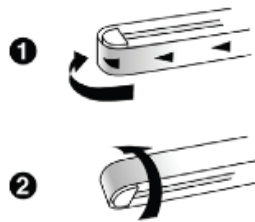

# Fiber Connector Cleaners - Data Sheet

The Jonard Tools quick click ferrule end face cleaner is designed to provide exceptional cleaning performance by cleaning connectors beyond the critical fiber core area and cleaning deep into the contact area of a bulkhead adapter or connectors on fiber optic cables. The tethered dust cap provides protection for the micro fiber cleaning fabric and is an adapter for connector end face cleaning.

The Fiber Connector Cleaners feature a patented 360 degree Rotational Tip for extra wide cleaning, easy one push operation and extendable nozzle, providing an additional 1.5 inches for a nozzle length of 4 inches to aid in accessing deep ports or crowded access panels. Additionally the Fiber Connector Cleaners use a non-woven micro fiber that is lint free. The FCC-120 provides 500+ cleanings and both the FCC-125 and FCC-250 provide 800+. The outer bodies are made from static dissipative material for safe ESD work.

## PATENTED CLEANING TECHNOLOGY

1. Slide-Guide™ non-slip micro tape feeder guarantees high reliability
2. Dual Rotational tip provides superior ferrule End face cleaning

## ACTUAL CLEANING RESULTS

Competitor  
(at 200x)

Jonard Tools  
(at 200x)

SPECIFICATIONS	FCC-120	FCC-125	FCC-250
Fiber Connector	MPO	LC	FC, SC, ST
No. of Cleanings	500+	800+	800+
Length	9" (228.6 mm)	9" (228.6 mm)	9" (228.6 mm)
Weight	0.180 lbs (81.65 g)	0.180 lbs (81.65 g)	0.180 lbs (81.65 g)
UPC No.	811490017252	811490017115	811490017009