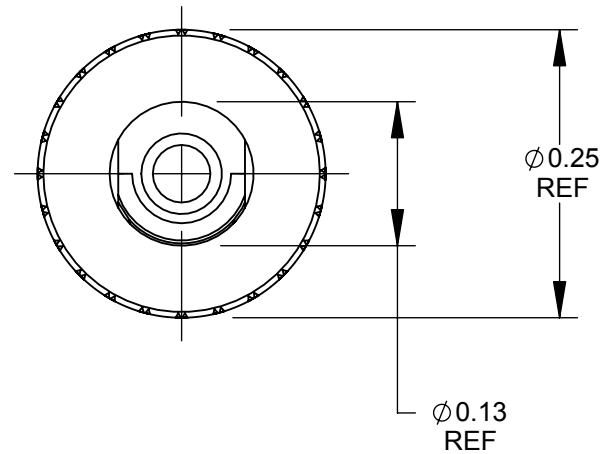

NOTES:

1. MATERIALS:

TIP AND BODY: BRASS, NICKEL PLATED

CLAMP: BRASS, TIN PLATED

INSULATION: MOLDED THERMOPLASTIC

HANDLE: ANODIZED ALUMINUM

2. ALL DIMENSIONS ARE FOR REFERENCE. UNLESS OTHERWISE SPECIFIED.

3. THIS PRODUCT IS RoHS COMPLIANT.

PART NUMBER	HANDLE COLOR
850X	BLACK
855X	RED
880X	NATURAL (SILVER)

CUSTOMER DRAWING

REV	ECO NUMBER	DATE	BY	APVD
A	26062	06-28-06	AH	TJK
REVISIONS				

UNLESS OTHERWISE SPECIFIED

1. ALL DIMENSIONS IN INCHES

- TWO PLACE DECIMALS ±0.02

- THREE PLACE DECIMALS ±0.005

DO NOT SCALE DRAWING

THIS DRAWING DESCRIBES A DESIGN CONSIDERED PROPRIETARY IN NATURE, DEVELOPED AND MANUFACTURED BY SWITCHCRAFT INC. AND IS RELEASED ON A CONFIDENTIAL BASIS FOR IDENTIFICATION PURPOSES ONLY.				
SIZE *	WIDTH *	MULT *	LBS/M *	TEMPER *
FINISH *			MATERIAL *	
SPEC No. *			SPEC No. *	
FIRST USED ON *		SCALE 6:1		
DATE DRAWN	BY	CHKD	APVD	
01-23-08	AH	AH	TJK	
		01-23-08	01-23-08	
NAME			PART No.	REV
2 CONDUCTOR			850X, 855X, 880X	A
MICRO PLUG ASSEMBLY, RoHS				