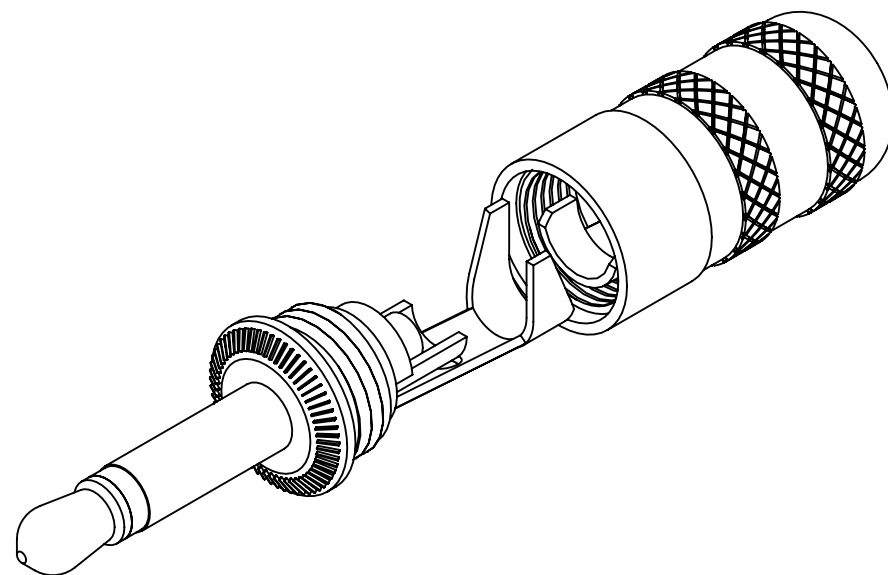

NOTES:

1. MATERIALS:

TIP AND BODY: BRASS, NICKEL PLATED

CLAMP: BRASS, TIN PLATED

INSULATION: MOLDED THERMOPLASTIC

HANDLE: ANODIZED ALUMINUM

2. ALL DIMENSIONS ARE FOR REFERENCE. UNLESS OTHERWISE SPECIFIED.

3. THIS PRODUCT IS RoHS COMPLIANT.

PART NUMBER	HANDLE COLOR
850X	BLACK
855X	RED
880X	NATURAL (SILVER)

CUSTOMER DRAWING

REV	ECO NUMBER	DATE	BY	APVD
A	26062	06-28-06	AH	TJK
REVISIONS				

UNLESS OTHERWISE SPECIFIED

1. ALL DIMENSIONS IN INCHES

- TWO PLACE DECIMALS ±0.02

- THREE PLACE DECIMALS ±0.005

DO NOT SCALE DRAWING

THIS DRAWING DESCRIBES A DESIGN CONSIDERED PROPRIETARY IN NATURE, DEVELOPED AND MANUFACTURED BY SWITCHCRAFT INC. AND IS RELEASED ON A CONFIDENTIAL BASIS FOR IDENTIFICATION PURPOSES ONLY.				
SIZE *	WIDTH *	MULT *	LBS/M *	TEMPER *
FINISH *			MATERIAL *	
SPEC No. *			SPEC No. *	
FIRST USED ON *		SCALE 6:1		
DATE DRAWN	BY	CHKD	APVD	
01-23-08	AH	AH	TJK	
		01-23-08	01-23-08	
NAME			PART No.	REV
2 CONDUCTOR			850X, 855X, 880X	A
MICRO PLUG ASSEMBLY, RoHS				