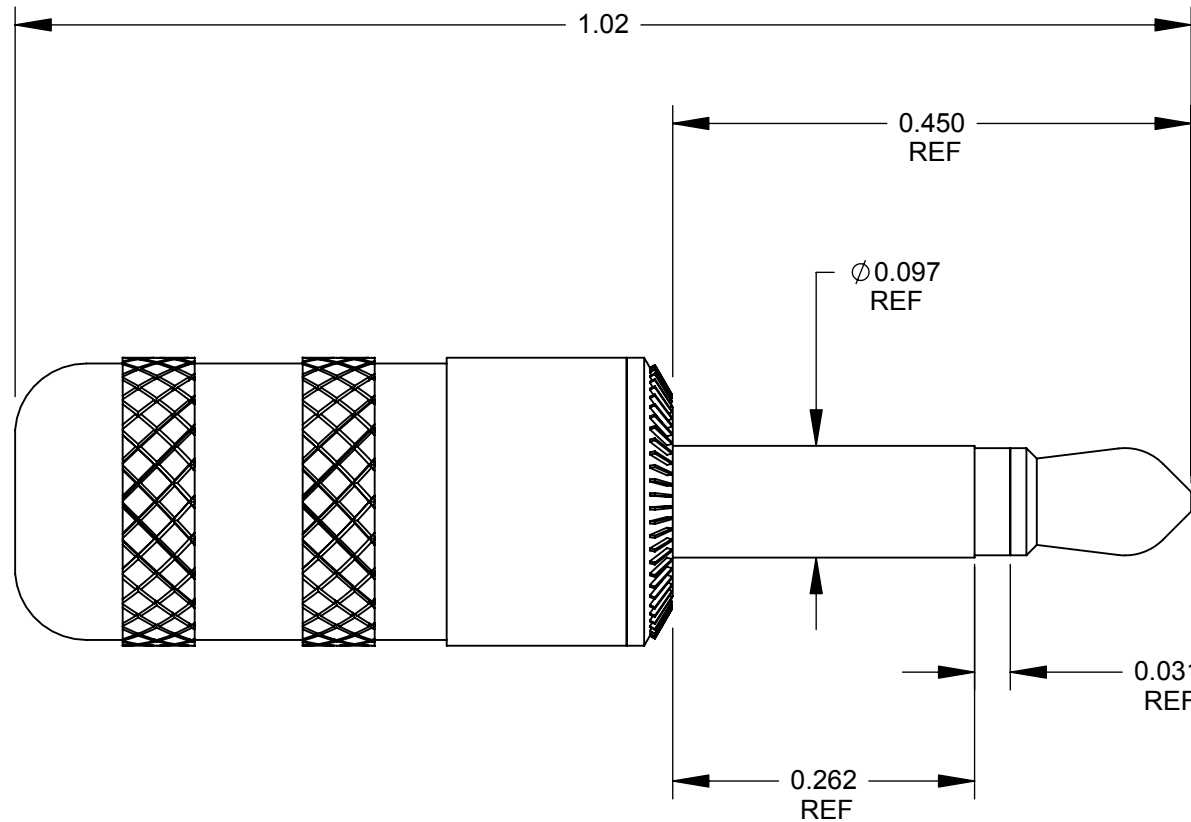

NOTES:

1. MATERIALS:

TIP AND BODY: BRASS, NICKEL PLATED

CLAMP: BRASS, TIN PLATED

INSULATION: MOLDED THERMOPLASTIC

HANDLE: ANODIZED ALUMINUM

2. ALL DIMENSIONS ARE FOR REFERENCE. UNLESS OTHERWISE SPECIFIED.

3. THIS PRODUCT IS RoHS COMPLIANT.

PART NUMBER	HANDLE COLOR
850X	BLACK
855X	RED
880X	NATURAL (SILVER)

CUSTOMER DRAWING

REV	ECO NUMBER	DATE	BY	APVD
A	26062	06-28-06	AH	TJK
REVISIONS				

UNLESS OTHERWISE SPECIFIED

1. ALL DIMENSIONS IN INCHES

- TWO PLACE DECIMALS ±0.02

- THREE PLACE DECIMALS ±0.005

DO NOT SCALE DRAWING

THIS DRAWING DESCRIBES A DESIGN CONSIDERED PROPRIETARY IN NATURE, DEVELOPED AND MANUFACTURED BY SWITCHCRAFT INC. AND IS RELEASED ON A CONFIDENTIAL BASIS FOR IDENTIFICATION PURPOSES ONLY.				
SIZE *	WIDTH *	MULT *	LBS/M *	TEMPER *
FINISH *			MATERIAL *	
SPEC No. *			SPEC No. *	
FIRST USED ON *		SCALE 6:1		
DATE DRAWN	BY	CHKD	APVD	
01-23-08	AH	AH	TJK	
		01-23-08	01-23-08	
NAME			PART No.	REV
2 CONDUCTOR			850X, 855X, 880X	A
MICRO PLUG ASSEMBLY, RoHS				