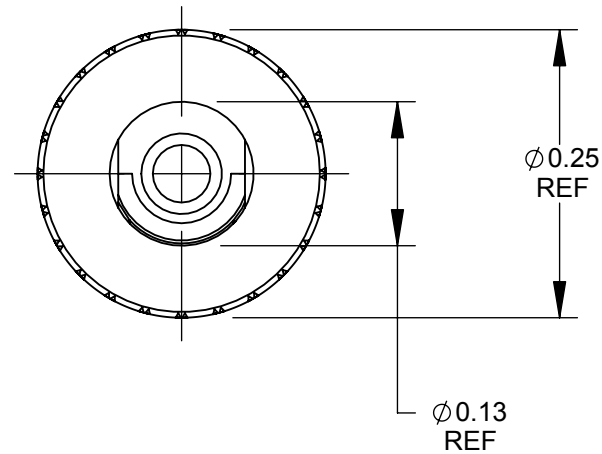

NOTES:

1. MATERIALS:

TIP AND BODY: BRASS, NICKEL PLATED

CLAMP: BRASS, TIN PLATED

INSULATION: MOLDED THERMOPLASTIC

HANDLE: ANODIZED ALUMINUM

2. ALL DIMENSIONS ARE FOR REFERENCE. UNLESS OTHERWISE SPECIFIED.

3. THIS PRODUCT IS RoHS COMPLIANT.

PART NUMBER	HANDLE COLOR
850X	BLACK
855X	RED
880X	NATURAL (SILVER)

CUSTOMER DRAWING

REV	ECO NUMBER	DATE	BY	APVD
A	26062	06-28-06	AH	TJK
REVISIONS				

UNLESS OTHERWISE SPECIFIED

1. ALL DIMENSIONS IN INCHES

- TWO PLACE DECIMALS ±0.02

- THREE PLACE DECIMALS ±0.005

DO NOT SCALE DRAWING

THIS DRAWING DESCRIBES A DESIGN CONSIDERED PROPRIETARY IN NATURE, DEVELOPED AND MANUFACTURED BY SWITCHCRAFT INC. AND IS RELEASED ON A CONFIDENTIAL BASIS FOR IDENTIFICATION PURPOSES ONLY.									
SIZE *	WIDTH *	MULT *	LBS/M *	TEMPER *					
FINISH *					MATERIAL *				
SPEC No. *					SPEC No. *				
FIRST USED ON *					SCALE 6:1				
DATE DRAWN	BY	CHKD	APVD	Switchcraft®					
01-23-08	AH	AH	TJK	SHEET 1 OF 1					
			01-23-08	01-23-08	PART No. 850X, 855X, 880X				REV A
NAME 2 CONDUCTOR MICRO PLUG ASSEMBLY, RoHS									