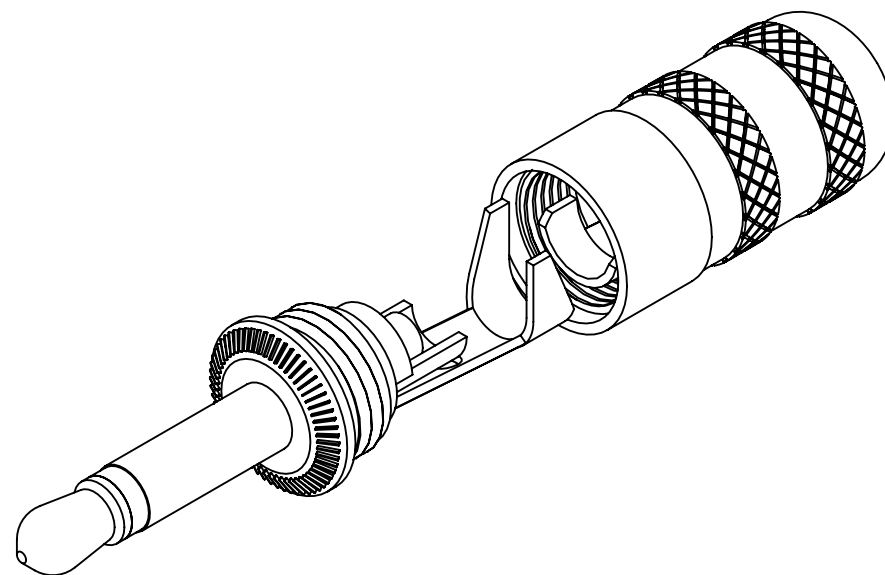

NOTES:

1. MATERIALS:

TIP AND BODY: BRASS, NICKEL PLATED

CLAMP: BRASS, TIN PLATED

INSULATION: MOLDED THERMOPLASTIC

HANDLE: ANODIZED ALUMINUM

2. ALL DIMENSIONS ARE FOR REFERENCE. UNLESS OTHERWISE SPECIFIED.

3. THIS PRODUCT IS RoHS COMPLIANT.

PART NUMBER	HANDLE COLOR
850X	BLACK
855X	RED
880X	NATURAL (SILVER)

CUSTOMER DRAWING

REV	ECO NUMBER	DATE	BY	APVD
A	26062	06-28-06	AH	TJK
REVISIONS				

UNLESS OTHERWISE SPECIFIED

1. ALL DIMENSIONS IN INCHES

- TWO PLACE DECIMALS ±0.02

- THREE PLACE DECIMALS ±0.005

DO NOT SCALE DRAWING

THIS DRAWING DESCRIBES A DESIGN CONSIDERED PROPRIETARY IN NATURE, DEVELOPED AND MANUFACTURED BY SWITCHCRAFT INC. AND IS RELEASED ON A CONFIDENTIAL BASIS FOR IDENTIFICATION PURPOSES ONLY.									
SIZE *	WIDTH *	MULT *	LBS/M *	TEMPER *					
FINISH *					MATERIAL *				
SPEC No. *					SPEC No. *				
FIRST USED ON *					SCALE 6:1				
DATE DRAWN	BY	CHKD	APVD	Switchcraft®					
01-23-08	AH	AH	TJK	SHEET 1 OF 1					
			01-23-08	01-23-08	PART No. 850X, 855X, 880X				REV A
NAME 2 CONDUCTOR MICRO PLUG ASSEMBLY, RoHS									