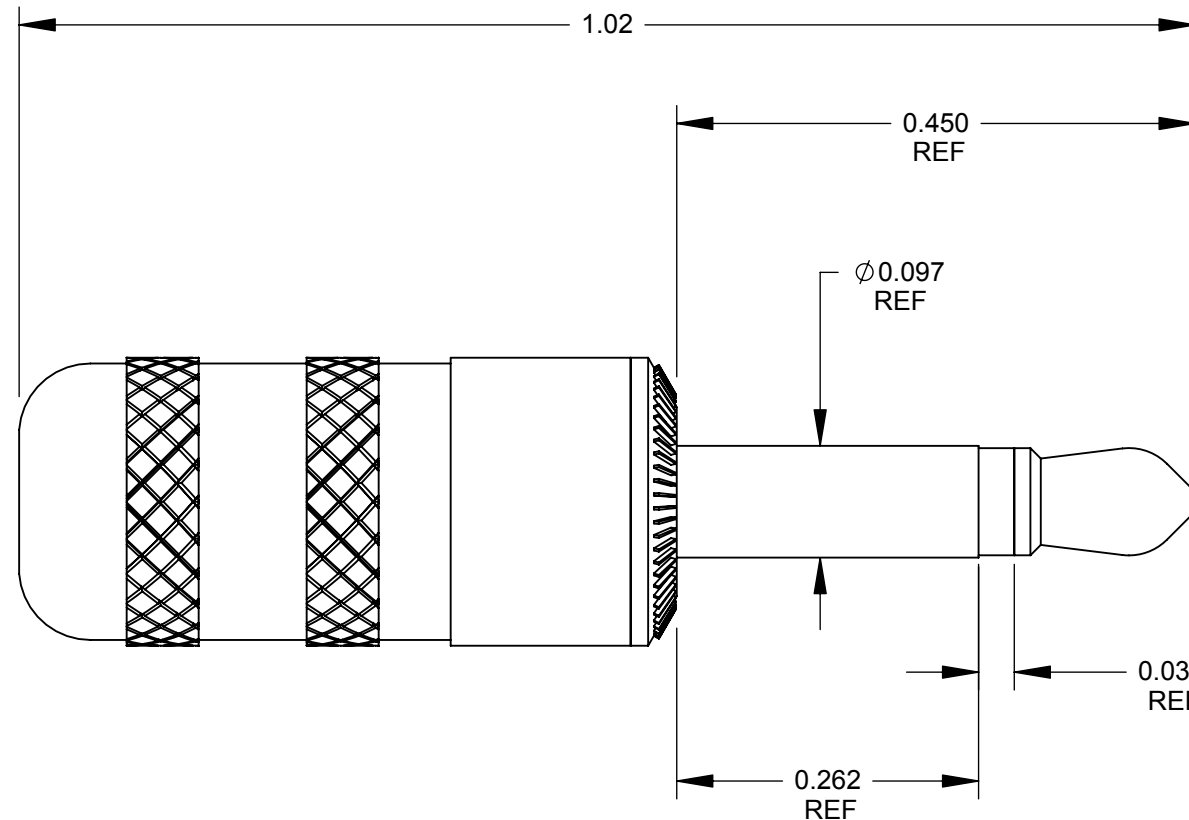

NOTES:

1. MATERIALS:

TIP AND BODY: BRASS, NICKEL PLATED

CLAMP: BRASS, TIN PLATED

INSULATION: MOLDED THERMOPLASTIC

HANDLE: ANODIZED ALUMINUM

2. ALL DIMENSIONS ARE FOR REFERENCE. UNLESS OTHERWISE SPECIFIED.

3. THIS PRODUCT IS RoHS COMPLIANT.

PART NUMBER	HANDLE COLOR
850X	BLACK
855X	RED
880X	NATURAL (SILVER)

CUSTOMER DRAWING

REV	ECO NUMBER	DATE	BY	APVD
A	26062	06-28-06	AH	TJK
REVISIONS				

UNLESS OTHERWISE SPECIFIED

1. ALL DIMENSIONS IN INCHES

- TWO PLACE DECIMALS ±0.02

- THREE PLACE DECIMALS ±0.005

DO NOT SCALE DRAWING

THIS DRAWING DESCRIBES A DESIGN CONSIDERED PROPRIETARY IN NATURE, DEVELOPED AND MANUFACTURED BY SWITCHCRAFT INC. AND IS RELEASED ON A CONFIDENTIAL BASIS FOR IDENTIFICATION PURPOSES ONLY.									
SIZE *	WIDTH *	MULT *	LBS/M *	TEMPER *					
FINISH *					MATERIAL *				
SPEC No. *					SPEC No. *				
FIRST USED ON *					SCALE 6:1				
DATE DRAWN	BY	CHKD	APVD	Switchcraft®					
01-23-08	AH	AH	TJK	SHEET 1 OF 1					
			01-23-08	01-23-08	PART No. 850X, 855X, 880X				REV A
NAME 2 CONDUCTOR MICRO PLUG ASSEMBLY, RoHS									