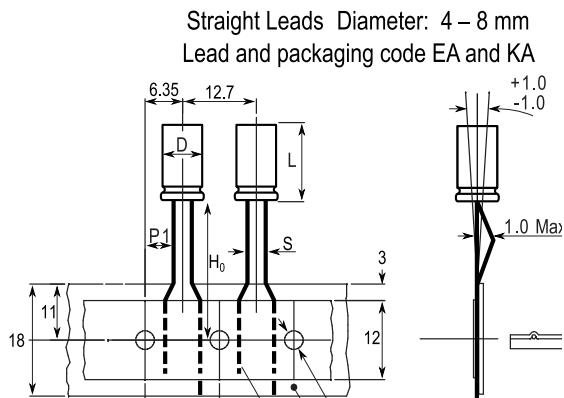

**KEMET Part Number: ESK226M063AE3KA**  
(ESK226M063AE3KAPLP)

Aluminum Electrolytic, 85C, KEMET, ESK, 22 uF, 20%, 63 V, -40/+85C, 11mm, Lead Spacing = 2.5mm

**Dimensions**

<b>D</b>	6.3mm +/-0.5mm
<b>L</b>	11mm +1.5mm
<b>S</b>	2.5mm +/-0.5mm
<b>H0</b>	18.5mm +/-0.75mm
<b>F</b>	0.5mm NOM

**Packaging Specifications**

<b>Packaging:</b>	T&R
<b>Packaging Quantity:</b>	2200

**General Information**

<b>Dielectric:</b>	Aluminum Electrolytic
<b>Supplier:</b>	KEMET
<b>Series:</b>	ESK
<b>Description:</b>	Single Ended, Aluminum Electrolytic
<b>RoHS:</b>	Yes
<b>Lead:</b>	Wire Leads
<b>Notes:</b>	P1 = 5.1mm

**Specifications**

<b>Capacitance:</b>	22 uF
<b>Capacitance Tolerance:</b>	20%
<b>Voltage DC:</b>	63 VDC, 79 VDC (Surge)
<b>Temperature Range:</b>	-40/+85C
<b>Rated Temperature:</b>	85C
<b>Life:</b>	2000 Hrs
<b>Dissipation Factor:</b>	10% 120Hz 20C
<b>Current:</b>	115 mAmps (120Hz 85C)
<b>Leakage:</b>	13.86 uAmps (2min 20C)
<b>Impedance Ratio at -25C:</b>	3
<b>Impedance Ratio at -40C:</b>	3