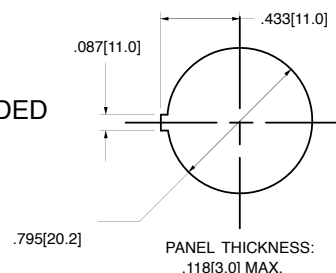

RECOMMENDED
PANEL
OPENING