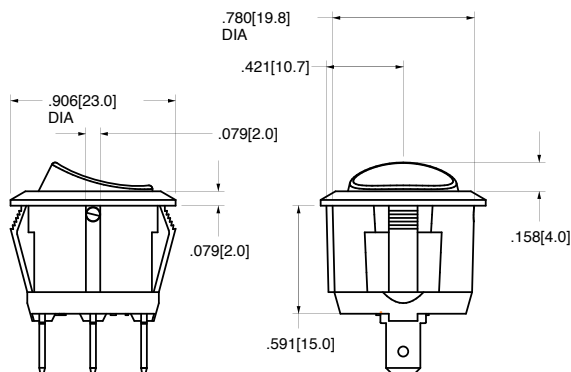

Notes:

- 1 For additional rating requirements, consult factory.
- 2 Custom colors are available, consult factory.
- 3 Not recommended with Neon Lamps