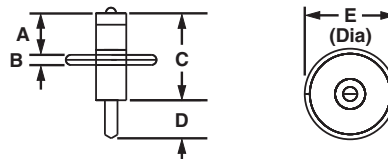

## Bundle Retainers

- Funnel entry allows fast cable insertion
- Completed bundles can be easily removed
- For indoor use only
- Color: Black

BR.5 and BR.75

BR2

BR2-1.3

Part Number	Max. Bundle Diameter		Standoff Height A		Material	Mounting Method	Std. Pkg. Qty.	Std. Ctn. Qty.
	In.	mm	In.	mm				
BR.5-E6-C	0.50	12.7	1.07	27.2	Impact Resistant Nylon 6.6	Two #6 (M3) Screws	100	500
BR.75-E6-C	0.75	19.0	0.95	24.1			100	500
BR2-1.3-X	2.00	50.8	1.32	33.5	Glass Filled Nylon 6.6	Two 1/4" (M6) Screws	10	10
BR2-1.3-A-X	2.00	50.8	1.35	34.3		Rubber Adhesive Tape	10	10
BR2-1.5-X	2.00	50.8	1.59	40.4		Two 1/4" (M6) Screws	10	10
BR2-4-X	2.00	50.8	4.06	103.1			10	10
BR2-6-X	2.00	50.8	6.02	152.9	10	10		

## Corner Posts

- Designed to pre-form tight bundles at harness corners and breakouts
- Top arm rotates upward for easy removal of completed harness
- For indoor use only

CPH

CPL

Part Number	Max. Bundle Diameter		Material	Color	Mounting Method	Std. Pkg. Qty.	Std. Ctn. Qty.
	In.	mm					
CPH.75-S8-X	.75	19.0	Nylon 6.6	Black	Two #8 (M4) Screws	10	100
CPL.75-S8-X							

## T-Junction Fixture

- Forms cable junctions
- Fixture moves down for easy harness removal
- For indoor use only

Part Number	Max. Bundle Diameter		Material	Color	Mounting Method	Std. Pkg. Qty.	Std. Ctn. Qty.
	In.	mm					
TJF-X	1.34	34.0	Nylon 6.6 and Nickel Plated Steel	Black	Nail	10	100