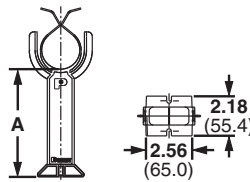

## Bundle Retainers

- Funnel entry allows fast cable insertion
- Completed bundles can be easily removed
- For indoor use only
- Color: Black

BR.5 and BR.75

BR2

BR2-1.3

Part Number	Max. Bundle Diameter		Standoff Height A		Material	Mounting Method	Std. Pkg. Qty.	Std. Ctn. Qty.
	In.	mm	In.	mm				
BR.5-E6-C	0.50	12.7	1.07	27.2	Impact Resistant Nylon 6.6	Two #6 (M3) Screws	100	500
BR.75-E6-C	0.75	19.0	0.95	24.1			100	500
BR2-1.3-X	2.00	50.8	1.32	33.5	Glass Filled Nylon 6.6	Two 1/4" (M6) Screws	10	10
BR2-1.3-A-X	2.00	50.8	1.35	34.3		Rubber Adhesive Tape	10	10
BR2-1.5-X	2.00	50.8	1.59	40.4		Two 1/4" (M6) Screws	10	10
BR2-4-X	2.00	50.8	4.06	103.1			10	10
BR2-6-X	2.00	50.8	6.02	152.9	10	10		

## Corner Posts

- Designed to pre-form tight bundles at harness corners and breakouts
- Top arm rotates upward for easy removal of completed harness
- For indoor use only

CPH

CPL

Part Number	Max. Bundle Diameter		Material	Color	Mounting Method	Std. Pkg. Qty.	Std. Ctn. Qty.
	In.	mm					
CPH.75-S8-X	.75	19.0	Nylon 6.6	Black	Two #8 (M4) Screws	10	100
CPL.75-S8-X							