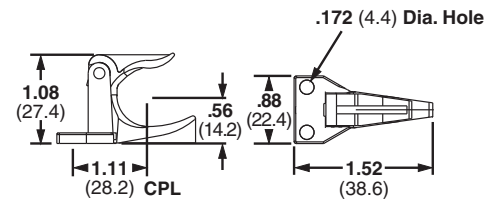

## Bundle Retainers

- Funnel entry allows fast cable insertion
- Completed bundles can be easily removed
- For indoor use only
- Color: Black

BR.5 and BR.75

BR2

BR2-1.3

Part Number	Max. Bundle Diameter		Standoff Height A		Material	Mounting Method	Std. Pkg. Qty.	Std. Ctn. Qty.
	In.	mm	In.	mm				
BR.5-E6-C	0.50	12.7	1.07	27.2	Impact Resistant Nylon 6.6	Two #6 (M3) Screws	100	500
BR.75-E6-C	0.75	19.0	0.95	24.1			100	500
BR2-1.3-X	2.00	50.8	1.32	33.5	Glass Filled Nylon 6.6	Two 1/4" (M6) Screws	10	10
BR2-1.3-A-X	2.00	50.8	1.35	34.3		Rubber Adhesive Tape	10	10
BR2-1.5-X	2.00	50.8	1.59	40.4		Two 1/4" (M6) Screws	10	10
BR2-4-X	2.00	50.8	4.06	103.1			10	10
BR2-6-X	2.00	50.8	6.02	152.9	10	10		

## Corner Posts

- Designed to pre-form tight bundles at harness corners and breakouts
- Top arm rotates upward for easy removal of completed harness
- For indoor use only

CPH

CPL

Part Number	Max. Bundle Diameter		Material	Color	Mounting Method	Std. Pkg. Qty.	Std. Ctn. Qty.
	In.	mm					
CPH.75-S8-X	.75	19.0	Nylon 6.6	Black	Two #8 (M4) Screws	10	100
CPL.75-S8-X							

## T-Junction Fixture

- Forms cable junctions
- Fixture moves down for easy harness removal
- For indoor use only

Part Number	Max. Bundle Diameter		Material	Color	Mounting Method	Std. Pkg. Qty.	Std. Ctn. Qty.
	In.	mm					
TJF-X	1.34	34.0	Nylon 6.6 and Nickel Plated Steel	Black	Nail	10	100