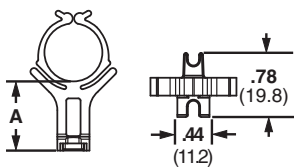

D1. Terminals

D2. Power Connectors

D3. Grounding Connectors

E1. Labeling Systems

E2. Labels

E3. Pre-Printed & Write-On Markers

E4. Permanent Identification

E5. Lockout/Tagout & Safety Solutions

## Bundle Retainers

- Funnel entry allows fast cable insertion
- Completed bundles can be easily removed
- For indoor use only
- Color: Black

BR.5 and BR.75

BR2

BR2-1.3

Part Number	Max. Bundle Diameter		Standoff Height A		Material	Mounting Method	Std. Pkg. Qty.	Std. Ctn. Qty.
	In.	mm	In.	mm				
BR.5-E6-C	0.50	12.7	1.07	27.2	Impact Resistant Nylon 6.6	Two #6 (M3) Screws	100	500
BR.75-E6-C	0.75	19.0	0.95	24.1			100	500
BR2-1.3-X	2.00	50.8	1.32	33.5	Glass Filled Nylon 6.6	Two 1/4" (M6) Screws	10	10
BR2-1.3-A-X	2.00	50.8	1.35	34.3		Rubber Adhesive Tape	10	10
BR2-1.5-X	2.00	50.8	1.59	40.4		Two 1/4" (M6) Screws	10	10
BR2-4-X	2.00	50.8	4.06	103.1			10	10
BR2-6-X	2.00	50.8	6.02	152.9	10	10		

## Corner Posts

- Designed to pre-form tight bundles at harness corners and breakouts
- Top arm rotates upward for easy removal of completed harness
- For indoor use only

CPH

CPL

Part Number	Max. Bundle Diameter		Material	Color	Mounting Method	Std. Pkg. Qty.	Std. Ctn. Qty.
	In.	mm					
CPH.75-S8-X	.75	19.0	Nylon 6.6	Black	Two #8 (M4) Screws	10	100
CPL.75-S8-X							

## T-Junction Fixture

- Forms cable junctions
- Fixture moves down for easy harness removal
- For indoor use only

Part Number	Max. Bundle Diameter		Material	Color	Mounting Method	Std. Pkg. Qty.	Std. Ctn. Qty.
	In.	mm					
TJF-X	1.34	34.0	Nylon 6.6 and Nickel Plated Steel	Black	Nail	10	100