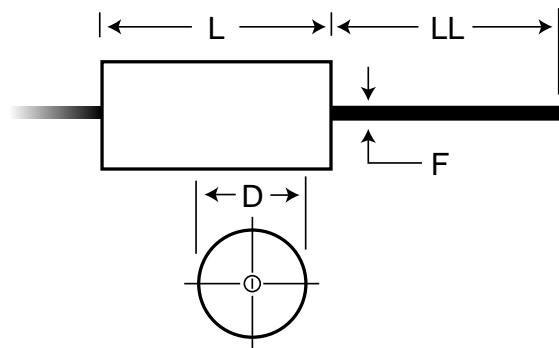

**KEMET Part Number: C4GAFUC4200AA0J**  
(4GAFUC4200AA0J)

Film, Metallized Polypropylene, Power, KEMET, C4G, 2 uF, 5%, 400 V, 250 V, 70C

Dimensions	
D	16.5mm MAX
L	33mm MAX
LL	40mm +/-5mm

Packaging Specifications	
Packaging:	Bulk
Packaging Quantity:	200

General Information	
Dielectric:	Metallized Polypropylene
Style:	Axial
Supplier:	KEMET
Series:	C4G
Features:	Switching
RoHS:	Yes
Lead:	Wire Leads
Miscellaneous:	Polyester Tape & Resin Protection

Specifications	
Capacitance:	2 uF
Capacitance Tolerance:	5%
Voltage DC:	400 VDC
Voltage AC:	250 VAC
Temperature Range:	-40/+85C
Rated Temperature:	70C
Dissipation Factor:	0.05%
Max dVdt:	45 V
Resistance:	4.7 mOhms (100kHz)
Current:	9 Amps (100kHz 70C), 90 Amps (Peak)