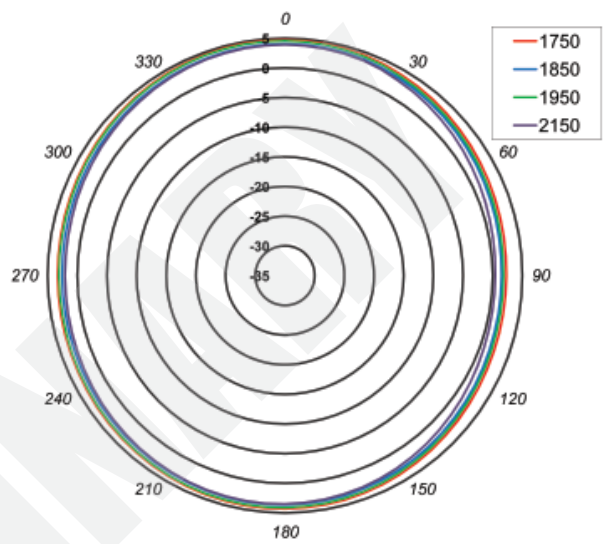

## Radiation Patterns

Horizontal Plane - 806-960 MHz

Horizontal Plane - 1710-2150 MHz

Vertical Plane - 806-960 MHz

Vertical Plane - 1710-2150 MHz