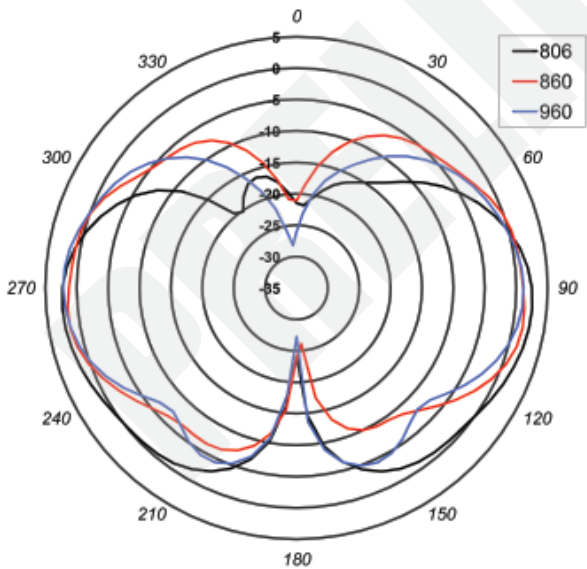

## Radiation Patterns

Horizontal Plane - 806-960 MHz

Horizontal Plane - 1710-2150 MHz

Vertical Plane - 806-960 MHz

Vertical Plane - 1710-2150 MHz