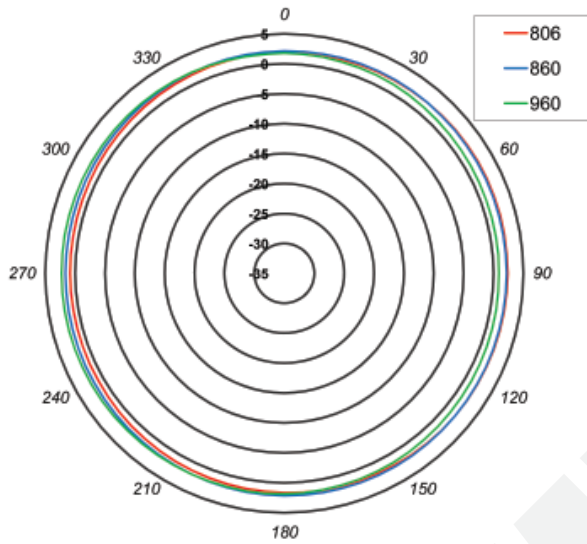

## Mechanical Specifications

Radome Material	Pultruded Fiberglass
Color	Off White
Ingress Protection	IP-67
Weight [oz/g]	8 / 228
Wind-loading [Mph]	125
Dimensions [Inches/Meters]	1.45 x 15.3 / 36.9 x 338.9
Flammability Rating	UL94 HB

## Radiation Patterns

Horizontal Plane - 806-960 MHz

Horizontal Plane - 1710-2150 MHz

Vertical Plane - 806-960 MHz

Vertical Plane - 1710-2150 MHz