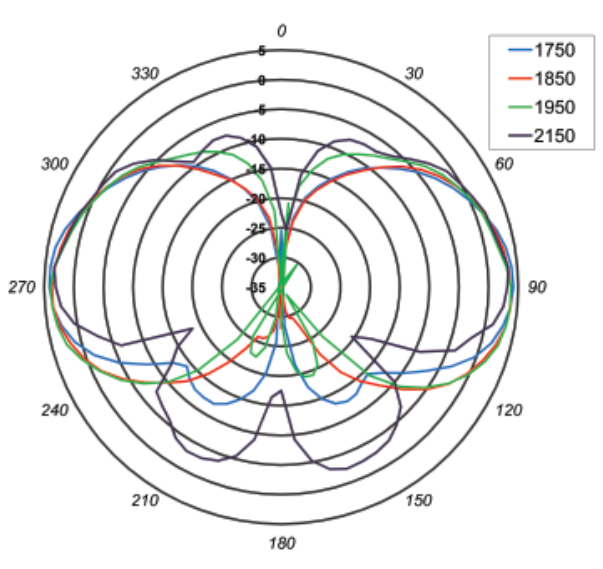

## Radiation Patterns

Horizontal Plane - 806-960 MHz

Horizontal Plane - 1710-2150 MHz

Vertical Plane - 806-960 MHz

Vertical Plane - 1710-2150 MHz