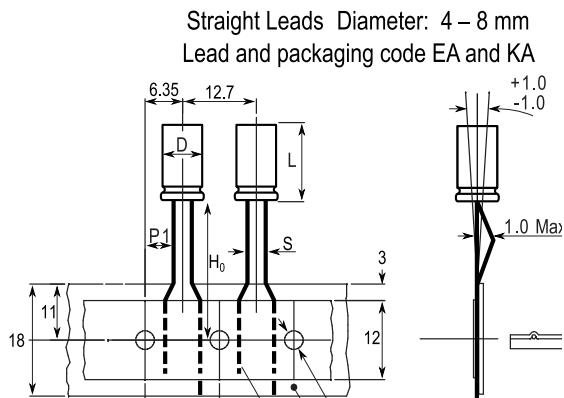

**KEMET Part Number: ESK106M016AC3KA**  
(ESK106M016AC3KAPLP)

Aluminum Electrolytic, 85C, KEMET, ESK, 10 uF, 20%, 16 V, -40/+85C, 11mm, Lead Spacing = 2mm

**Dimensions**

<b>D</b>	5mm +/-0.5mm
<b>L</b>	11mm +1.5mm
<b>S</b>	2mm +/-0.5mm
<b>H0</b>	18.5mm +/-0.75mm
<b>F</b>	0.5mm NOM

**Packaging Specifications**

<b>Packaging:</b>	T&R
<b>Packaging Quantity:</b>	2600

**General Information**

<b>Dielectric:</b>	Aluminum Electrolytic
<b>Supplier:</b>	KEMET
<b>Series:</b>	ESK
<b>Description:</b>	Single Ended, Aluminum Electrolytic
<b>RoHS:</b>	Yes
<b>Lead:</b>	Wire Leads
<b>Notes:</b>	P1 = 5.35mm

**Specifications**

<b>Capacitance:</b>	10 uF
<b>Capacitance Tolerance:</b>	20%
<b>Voltage DC:</b>	16 VDC, 20 VDC (Surge)
<b>Temperature Range:</b>	-40/+85C
<b>Rated Temperature:</b>	85C
<b>Life:</b>	2000 Hrs
<b>Dissipation Factor:</b>	16% 120Hz 20C
<b>Current:</b>	40 mAmps (120Hz 85C)
<b>Leakage:</b>	3 uAmps (2min 20C)
<b>Impedance Ratio at -25C:</b>	5
<b>Impedance Ratio at -40C:</b>	6