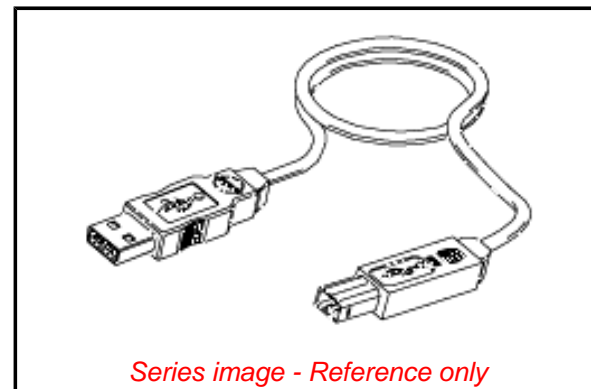

PLEASE CHECK WWW.MOLEX.COM FOR LATEST PART INFORMATION

Part Number: [0887329302](#)
Status: **Active**
Overview: Consumer USB Products
Description: Universal Serial Bus (USB) Shielded I/O Cable Assembly, Type A-to-B, USB 1.1, 3.34m Length, Black

Documents:

[Drawing \(PDF\)](#) [RoHS Certificate of Compliance \(PDF\)](#)

General

Product Family	Cable Assemblies
Series	88740
Assembly Configuration	Dual Ended Connectors
Connector to Connector	USB Type A-to-B
Overview	Consumer USB Products
Product Name	USB
UPC	800755988239

Physical

Cable Length	3.34m
Circuits (Loaded)	4
Gender	Male-Male
Lock to Mating Part	Yes
Net Weight	129.000/g
Packaging Type	Bag
Single Ended	No
Wire Insulation Diameter	N/A
Wire Size AWG	28
Wire/Cable Type	Round

Electrical

Current - Maximum per Contact	1.0A
Shielded	Yes
Voltage - Maximum	30V

Material Info

Reference - Drawing Numbers

Sales Drawing	SD-88732-002
---------------	--------------

Series image - Reference only