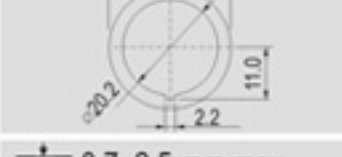

# R13-527

Rating	10A 125V AC 1/2HP 6A 250V AC 1/2HP
Contact resistance	50mΩ Max
Insulation resistance	DC 500V 100MΩ Min
Dielectric strength	AC 1000V 1 minute
Cut-out	

0.7~3.0 mm max

Cut-out for X2 BUTTON