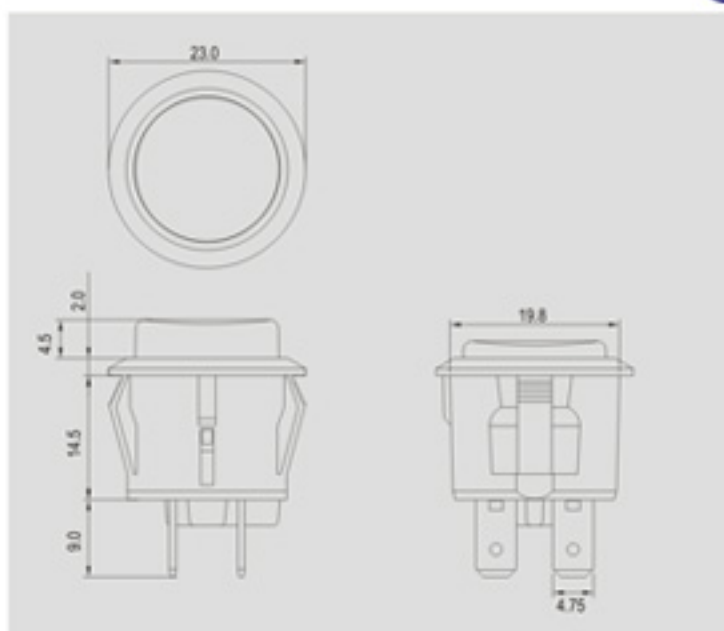

# R13-527

Rating	10A 125V AC 1/2HP 6A 250V AC 1/2HP
Contact resistance	50mΩ Max
Insulation resistance	DC 500V 100MΩ Min
Dielectric strength	AC 1000V 1 minute
Cut-out	

0.7~3.0 mm max

Cut-out for X2 BUTTON

0.7~2.5 mm max

BUTTON

**FEATURES**

- \* MATERIAL: Frames are nylon (UL flame:94V-2). Terminals are silver plated brass.
- \* Illuminated actuators are molded in PC, available with red, amber and green colors.
- \* Snap-in mounting, easy to install switch into panel.
- \* Water proof and dust proof to fit IP-65.

## Ordering number instruction

R13-527          -      

FUNCTION		TERMINAL
Non-illuminated button (不帶燈)		0 2  .187" SQ
<b>B</b>		
<b>D</b>		
Illuminated / Different button (帶燈/按鈕不同)		
<b>B L</b>		125VAC 33KΩ / 250VAC 150KΩ
<b>B 5 L</b>		(ILLUMINATED/LED dependent) 125VAC 33KΩ / 250VAC 150KΩ
<b>D 5 B</b>		(ILLUMINATED/LED dependent) 125VAC 33KΩ / 250VAC 150KΩ
Momentary / Non-illuminated button (彈回/不帶燈)		
<b>A</b>		
<b>C</b>		
Momentary / Non-illuminated / Different button (彈回/不帶燈 / 按鈕不同)		
<b>A L</b>		(ILLUMINATED) 125VAC 33KΩ / 250VAC 150KΩ
<b>A 5 L</b>		(ILLUMINATED/LED dependent) 125VAC 33KΩ / 250VAC 150KΩ
<b>C B</b>		(ILLUMINATED/LED dependent) 125VAC 33KΩ / 250VAC 150KΩ
<b>C 5 B</b>		(ILLUMINATED/LED dependent) 125VAC 33KΩ / 250VAC 150KΩ
Independent circuit (獨立通路)		
<b>C L</b>		(LED independent)
<b>C 5 L</b>		(LED independent)
<b>D L</b>		(LED independent)
<b>D 5 L</b>		(LED independent)
Waterproof (防水)		
<b>A 2</b>		
<b>A 2 L</b>		(ILLUMINATED/LED dependent) 125VAC 33KΩ / 250VAC 150KΩ
<b>B 2</b>		
<b>B 2 L</b>		(ILLUMINATED/LED dependent) 125VAC 33KΩ / 250VAC 150KΩ
<b>C 2</b>		
<b>C 2 B</b>		(ILLUMINATED/LED dependent) 125VAC 33KΩ / 250VAC 150KΩ
<b>C 2 L</b>		(LED independent)
<b>D 2</b>		
<b>D 2 B</b>		(ILLUMINATED/LED dependent) 125VAC 33KΩ / 250VAC 150KΩ
<b>D 2 L</b>		(LED independent)