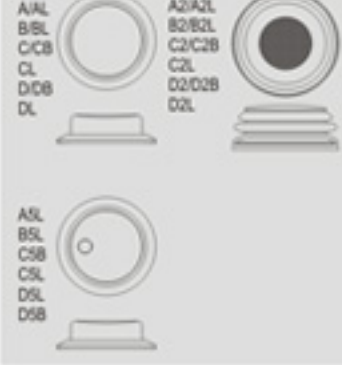

# R13-527

Rating	10A 125V AC 1/2HP 6A 250V AC 1/2HP
Contact resistance	50mΩ Max
Insulation resistance	DC 500V 100MΩ Min
Dielectric strength	AC 1000V 1 minute
Cut-out	

0.7~3.0 mm max

Cut-out for X2 BUTTON

0.7~2.5 mm max

BUTTON

**FEATURES**

- \* MATERIAL: Frames are nylon (UL flame:94V-2). Terminals are silver plated brass.
- \* Illuminated actuators are molded in PC, available with red, amber and green colors.
- \* Snap-in mounting, easy to install switch into panel.
- \* Water proof and dust proof to fit IP-65.

## Ordering number instruction

R13-527          -      

FUNCTION		TERMINAL
Non-illuminated button (不帶燈)		0 2  .187" SQ
<b>B</b>		
<b>D</b>		
Illuminated / Different button (帶燈/按鈕不同)		
<b>B L</b>		125VAC 33KΩ / 250VAC 150KΩ
<b>B 5 L</b>		(ILLUMINATED/LED dependent) 125VAC 33KΩ / 250VAC 150KΩ
<b>D 5 B</b>		(ILLUMINATED/LED dependent) 125VAC 33KΩ / 250VAC 150KΩ
Momentary / Non-illuminated button (彈回/不帶燈)		
<b>A</b>		
<b>C</b>		
Momentary / Non-illuminated / Different button (彈回/不帶燈 / 按鈕不同)		
<b>A L</b>		(ILLUMINATED) 125VAC 33KΩ / 250VAC 150KΩ
<b>A 5 L</b>		(ILLUMINATED/LED dependent) 125VAC 33KΩ / 250VAC 150KΩ
<b>C B</b>		(ILLUMINATED/LED dependent) 125VAC 33KΩ / 250VAC 150KΩ
<b>C 5 B</b>		(ILLUMINATED/LED dependent) 125VAC 33KΩ / 250VAC 150KΩ
Independent circuit (獨立通路)		
<b>C L</b>		(LED independent)
<b>C 5 L</b>		(LED independent)
<b>D L</b>		(LED independent)
<b>D 5 L</b>		(LED independent)
Waterproof (防水)		
<b>A 2</b>		
<b>A 2 L</b>		(ILLUMINATED/LED dependent) 125VAC 33KΩ / 250VAC 150KΩ
<b>B 2</b>		
<b>B 2 L</b>		(ILLUMINATED/LED dependent) 125VAC 33KΩ / 250VAC 150KΩ
<b>C 2</b>		
<b>C 2 B</b>		(ILLUMINATED/LED dependent) 125VAC 33KΩ / 250VAC 150KΩ
<b>C 2 L</b>		(LED independent)
<b>D 2</b>		
<b>D 2 B</b>		(ILLUMINATED/LED dependent) 125VAC 33KΩ / 250VAC 150KΩ
<b>D 2 L</b>		(LED independent)