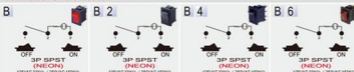

Rating
16A 125V AC 1/3HP 125V AC 10A 250V AC 1/2HP 250V AC
Contact resistance
50mΩ Max
Insulation resistance
DC 500V 100MΩ Min
Dielectric strength
AC 1500V 1 minute
Cut-out

FEATURES

- * MATERIAL: Frame is nylon (UL flame: 94V-2). Terminals are silver plated brass.
- * Illuminated actuators are molded in PC, available with red, amber, green, blue and white colors.
- * Snap-in mounting, easy to install switch into panel.
- * Waterproof cover is optional.
- * The only difference between R13-66B and R13-66B6 is the rocker style.

X		Y	
0.75-1.25	18.0-1	13.0-1	
1.25-2	18.4-1	13.0-1	
2-3	18.8-1	13.0-1	

Cut-out for X8 ROCKER

X		Y	
0.75-1.25	18.4-1	13.0-1	
1.5-2.5	18.8-1	13.0-1	

Ordering number instruction

R13-66 - [] - []

FUNCTION

Different button (按鈕不同)

Illuminated / Different button (帶燈/按鈕不同)

Momentary / Illuminated / Different button (彈回/帶燈/按鈕不同)

Different position / Different button (動作特性不同/按鈕不同)

Momentary / Different button (彈回/按鈕不同)

Independent circuit / Different button (獨立迴路/按鈕不同)

Waterproof (防水)

TERMINAL

0 2	187° SQ
0 5	SO
0 9	PC
1 0	PC ANGLE
1 2	SO

ROCKER

A/B/BF/C/D/E/F G/H/I	
B, BF transparent	
A5	
B, BF transparent	
B2/B2F	
L/B4/BF4	
AP/CP/DP/HP/IP	
B6/B6F	
B6, B6F transparent	
A8/B8/B8F/C8 F8	