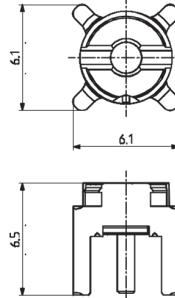

PCB RECEPTACLES

EDGE CARD PCB RECEPTACLES (female center contact)

Fig. 1

Fig. 2

Part number	Fig.	Captive center contact	Packaging	Note
R223 423 000	1	yes	bulk 100 pieces	SMT edge card
R223 423 010	2			

STRAIGHT PCB RECEPTACLES (female center contact)

Fig. 1

Fig. 2

Fig. 3

Part number	Fig.	Captive center contact	PCB	Assembly instructions	Packaging	Note
R223 424 000	1	yes		M01	bulk 100 pieces	SMT
R223 424 800	1				tape & reel 720 pieces	
R223 425 000	2		P01		bulk 100 pieces	
R223 425 110	3		P01		bulk 100 pieces	

SCREW-ON RECEPTACLE (female center contact)

Part number	Captive center contact	Panel drilling
R223 555 000	yes	P03

To download data sheets and assembly instructions, visit www.radiall.com & enter the part number in the Search box. **Bold** part numbers represent products typically in stock & available for immediate shipment. See page 8 and 9 for packaging information.