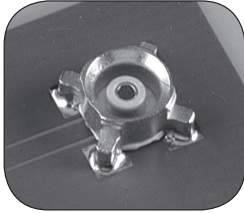

PCB RECEPTACLES

EDGE CARD PCB RECEPTACLES (female center contact)

Fig. 1

Fig. 2

Part number	Fig.	Captive center contact	Packaging	Note
R223 423 000	1	yes	bulk 100 pieces	SMT edge card
R223 423 010	2			

STRAIGHT PCB RECEPTACLES (female center contact)

Fig. 1

Fig. 2

Fig. 3

Part number	Fig.	Captive center contact	PCB	Assembly instructions	Packaging	Note
R223 424 000	1	yes		M01	bulk 100 pieces	SMT
R223 424 800	1				tape & reel 720 pieces	
R223 425 000	2		P01		bulk 100 pieces	
R223 425 110	3		P01		bulk 100 pieces	

SCREW-ON RECEPTACLE (female center contact)

Part number	Captive center contact	Panel drilling
R223 555 000	yes	P03

To download data sheets and assembly instructions, visit www.radiall.com & enter the part number in the Search box. **Bold** part numbers represent products typically in stock & available for immediate shipment. See page 8 and 9 for packaging information.