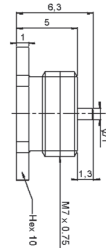

PCB RECEPTACLES

EDGE CARD PCB RECEPTACLES (female center contact)

Fig. 1

Fig. 2

Part number	Fig.	Captive center contact	Packaging	Note
R223 423 000	1	yes	bulk 100 pieces	SMT edge card
R223 423 010	2			

STRAIGHT PCB RECEPTACLES (female center contact)

Fig. 1

Fig. 2

Fig. 3

Part number	Fig.	Captive center contact	PCB	Assembly instructions	Packaging	Note
R223 424 000	1	yes		M01	bulk 100 pieces	SMT
R223 424 800	1				tape & reel 720 pieces	
R223 425 000	2		P01		bulk 100 pieces	
R223 425 110	3		P01		bulk 100 pieces	

SCREW-ON RECEPTACLE (female center contact)

Part number	Captive center contact	Panel drilling
R223 555 000	yes	P03

To download data sheets and assembly instructions, visit www.radiall.com & enter the part number in the Search box. **Bold** part numbers represent products typically in stock & available for immediate shipment. See page 8 and 9 for packaging information.