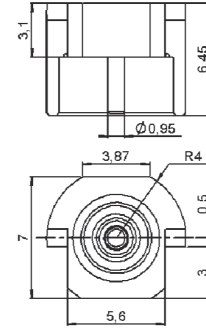

PCB RECEPTACLES

EDGE CARD PCB RECEPTACLES (female center contact)

Fig. 1

Fig. 2

Part number	Fig.	Captive center contact	Packaging	Note
R223 423 000	1	yes	bulk 100 pieces	SMT edge card
R223 423 010	2			

STRAIGHT PCB RECEPTACLES (female center contact)

Fig. 1

Fig. 2

Fig. 3

Part number	Fig.	Captive center contact	PCB	Assembly instructions	Packaging	Note
R223 424 000	1	yes		M01	bulk 100 pieces	SMT
R223 424 800	1				tape & reel 720 pieces	
R223 425 000	2		P01		bulk 100 pieces	
R223 425 110	3		P01		bulk 100 pieces	

SCREW-ON RECEPTACLE (female center contact)

Part number	Captive center contact	Panel drilling
R223 555 000	yes	P03

To download data sheets and assembly instructions, visit www.radiall.com & enter the part number in the Search box. **Bold** part numbers represent products typically in stock & available for immediate shipment. See page 8 and 9 for packaging information.