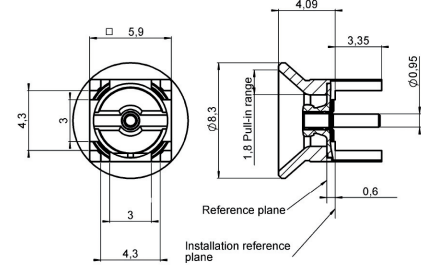

PCB RECEPTACLES

EDGE CARD PCB RECEPTACLES (female center contact)

Fig. 1

Fig. 2

Part number	Fig.	Captive center contact	Packaging	Note
R223 423 000	1	yes	bulk 100 pieces	SMT edge card
R223 423 010	2			

STRAIGHT PCB RECEPTACLES (female center contact)

Fig. 1

Fig. 2

Fig. 3

Part number	Fig.	Captive center contact	PCB	Assembly instructions	Packaging	Note
R223 424 000	1	yes		M01	bulk 100 pieces	SMT
R223 424 800	1				tape & reel 720 pieces	
R223 425 000	2		P01		bulk 100 pieces	
R223 425 110	3		P01		bulk 100 pieces	

SCREW-ON RECEPTACLE (female center contact)

Part number	Captive center contact	Panel drilling
R223 555 000	yes	P03

To download data sheets and assembly instructions, visit www.radiall.com & enter the part number in the Search box. **Bold** part numbers represent products typically in stock & available for immediate shipment. See page 8 and 9 for packaging information.