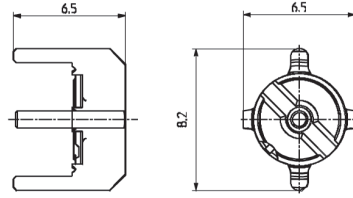

PCB RECEPTACLES

EDGE CARD PCB RECEPTACLES (female center contact)

Fig. 1

Fig. 2

Part number	Fig.	Captive center contact	Packaging	Note
R223 423 000	1	yes	bulk 100 pieces	SMT edge card
R223 423 010	2			

STRAIGHT PCB RECEPTACLES (female center contact)

Fig. 1

Fig. 2

Fig. 3

Part number	Fig.	Captive center contact	PCB	Assembly instructions	Packaging	Note
R223 424 000	1	yes		M01	bulk 100 pieces	SMT
R223 424 800	1				tape & reel 720 pieces	
R223 425 000	2		P01		bulk 100 pieces	
R223 425 110	3		P01		bulk 100 pieces	

SCREW-ON RECEPTACLE (female center contact)

Part number	Captive center contact	Panel drilling
R223 555 000	yes	P03

To download data sheets and assembly instructions, visit www.radiall.com & enter the part number in the Search box. **Bold** part numbers represent products typically in stock & available for immediate shipment. See page 8 and 9 for packaging information.