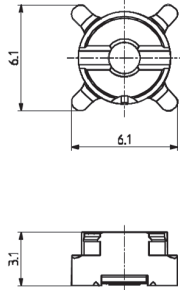

PCB RECEPTACLES

EDGE CARD PCB RECEPTACLES (female center contact)

Fig. 1

Fig. 2

Part number	Fig.	Captive center contact	Packaging	Note
R223 423 000	1	yes	bulk 100 pieces	SMT edge card
R223 423 010	2			

STRAIGHT PCB RECEPTACLES (female center contact)

Fig. 1

Fig. 2

Fig. 3

Part number	Fig.	Captive center contact	PCB	Assembly instructions	Packaging	Note
R223 424 000	1	yes		M01	bulk 100 pieces	SMT
R223 424 800	1				tape & reel 720 pieces	
R223 425 000	2		P01		bulk 100 pieces	
R223 425 110	3		P01		bulk 100 pieces	

SCREW-ON RECEPTACLE (female center contact)

Part number	Captive center contact	Panel drilling
R223 555 000	yes	P03

To download data sheets and assembly instructions, visit www.radiall.com & enter the part number in the Search box. **Bold** part numbers represent products typically in stock & available for immediate shipment. See page 8 and 9 for packaging information.