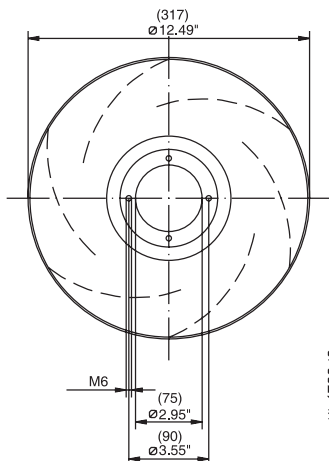

## Ø 315mm Backward Curved

- Backward curved centrifugal fans feature extremely long blades. These impellers are highly resistant to dirt and dust. Their hydraulic efficiency is very high.
- Impeller completely made of a welded steel design.
- Maintenance-free ball bearings.
- Direction of rotation is CW as seen from inlet of the impeller.
- UL, CSA, VDE approvals on some models, please contact application engineering.
- Recommended inlet ring: IR/265498.

Part Number	Curve	CFM @ 0	VAC	Hertz	Power (W)	dB(A)	Max Amb. Temp C	Bearing Type	Features	Capacitor (µF)	Wgt. (lbs)
RH31M-6/204981	1	610	115	50/60	75	59	50	Ball	Leads	6	9.19
RH31M-6/104373	2	770	115	50/60	110	59	60	Ball	Leads	8	9.19
RH31M-4/104369	3	1030	115	60	160	65	45	Ball	Leads	14	10.5
RH31M-4/104370	4	1200	115	60	240	65	50	Ball	Leads	20	10.5
RH31M-6/204984	1	610	230	50/60	75	59	50	Ball	Leads	1.5	9.19
RH31M-6/104372	2	770	230	50/60	110	59	60	Ball	Leads	2	9.19
RH31M-4/204988	3	1030	230	60	160	76	70	Ball	Leads	4	10.5
RH31M-4/104371	4	1200	230	60	240	65	40	Ball	Leads	4	10.5

**MOUNTING:**  
3.54" (90) Bolt Circle  
4 x 90° M6 Holes

KL1783/3