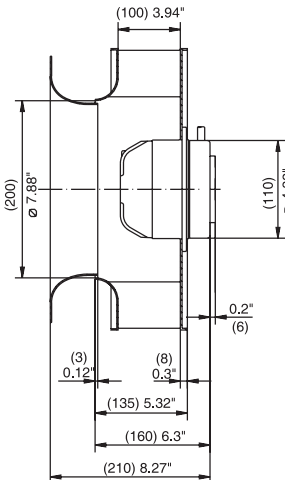

## Ø 315mm Backward Curved

- Backward curved centrifugal fans feature extremely long blades. These impellers are highly resistant to dirt and dust. Their hydraulic efficiency is very high.
- Impeller completely made of a welded steel design.
- Maintenance-free ball bearings.
- Direction of rotation is CW as seen from inlet of the impeller.
- UL, CSA, VDE approvals on some models, please contact application engineering.
- Recommended inlet ring: IR/265498.

Part Number	Curve	CFM @ 0	VAC	Hertz	Power (W)	dB(A)	Max Amb. Temp C	Bearing Type	Features	Capacitor (µF)	Wgt. (lbs)
RH31M-6/204981	1	610	115	50/60	75	59	50	Ball	Leads	6	9.19
RH31M-6/104373	2	770	115	50/60	110	59	60	Ball	Leads	8	9.19
RH31M-4/104369	3	1030	115	60	160	65	45	Ball	Leads	14	10.5
RH31M-4/104370	4	1200	115	60	240	65	50	Ball	Leads	20	10.5
RH31M-6/204984	1	610	230	50/60	75	59	50	Ball	Leads	1.5	9.19
RH31M-6/104372	2	770	230	50/60	110	59	60	Ball	Leads	2	9.19
RH31M-4/204988	3	1030	230	60	160	76	70	Ball	Leads	4	10.5
RH31M-4/104371	4	1200	230	60	240	65	40	Ball	Leads	4	10.5

**MOUNTING:**  
3.54" (90) Bolt Circle  
4 x 90° M6 Holes

KL1783/3