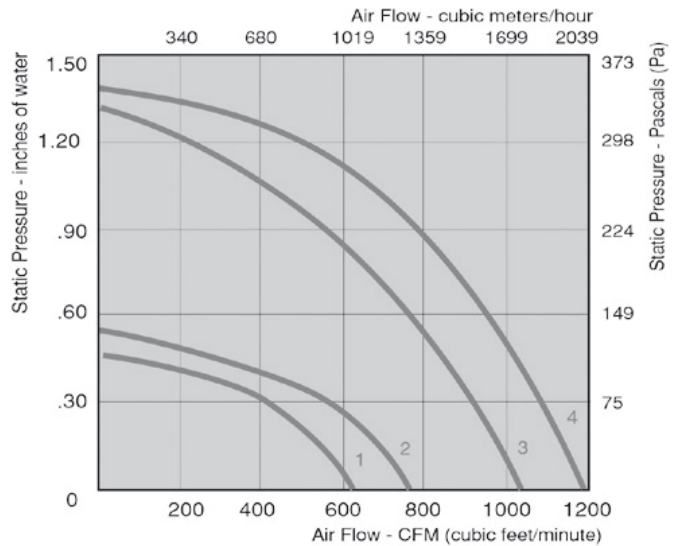

MOUNTING:
3.54" (90) Bolt Circle
4 x 90° M6 Holes

KL1783/3