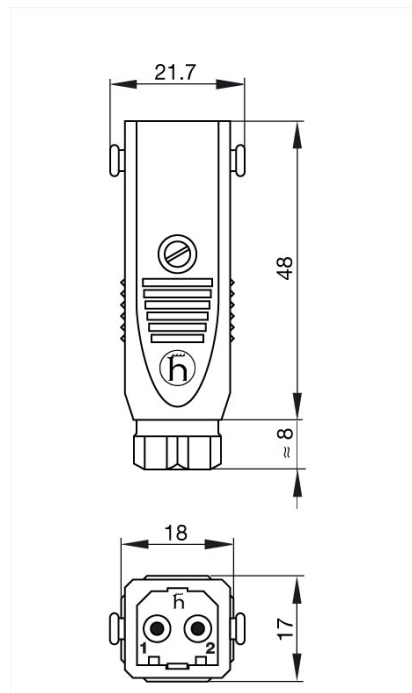

STAS 2 grau/grey

Industrial Connectors:Rectangular connectors ST-series:Cable plug

Product description

Description	Cable plug without strain relief
Type	STAS 2 grau/grey
Order No.	930 620-106
Type of contact	male
Number of contacts	2 + PE
Cable gland	PG 7
Cable diameter	4 mm to 6.5 mm
Conductor size	max. 1.5 mm ²
Housing Color	grey
Contact bearer color	black

Drawing

Technical data

Pin dimensions	2 mm
Rated voltage	AC/DC 250 V
Rated current	DC 10 A / AC 16 A
Contact resistance	≤ 5 mOhm
Type of termination	screw

Material

Contact material	Cu Zn
------------------	-------

Contact surface material	Sn
Contact bearer material	PA
Housing material	PA
Environmental conditions	
Protection class (IEC 60529)	IP 54
Pollution severity	3
Temperature range	-30 °C to +90 °C
Inflammability class	
Housing	UL 94 HB
Contact bearer	UL 94 V-0
Approvals	
UL	UL
Packing unit	
Packaging unit	100 pieces
Scope of delivery and accessories	
Accessories to order separately	safety brackets STASI 2, order no. 732 044-000